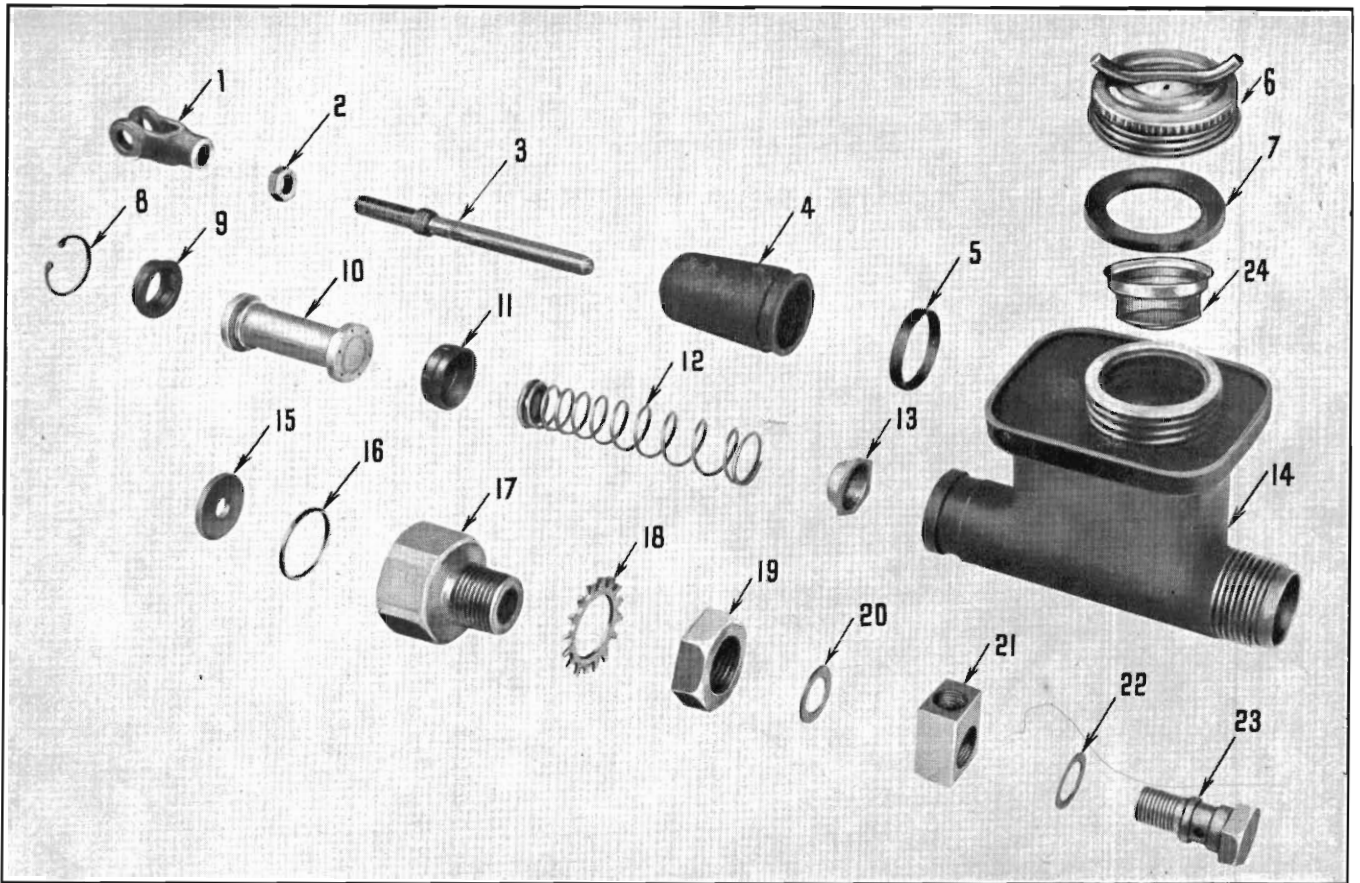

GROUP

"4/5"

BRAKES

4/5

HOLDEN

MASTER PARTS CATALOGUE

BRAKE (Main Cylinder)

Illus. Ref. No.	Part Name	Group	Illus. Ref. No.	Part Name	Group
1.	CLEVIS	4.662	13.	VALVE ASSEMBLY	4.657
2.	NUT	4.662	14.	BODY AND RESERVOIR ASSEMBLY	4.650
3.	ROD	4.658	15.	WASHER	4.657
4.	BOOT	4.659	16.	GASKET	4.652
5.	RING	4.660	17.	NUT	4.652
6.	CAP ASSEMBLY	4.651	18.	WASHER	4.648
7.	GASKET	4.651	19.	NUT	4.648
8.	RING	4.656	20.	GASKET	4.661
9.	CUP	4.654	21.	CONNECTOR	4.686
10.	PISTON ASSEMBLY	4.653	22.	GASKET	4.661
11.	CUP	4.654	23.	BOLT	4.661
12.	SPRING ASSEMBLY	4.655	24.	BAFFLE ASSEMBLY	4.651