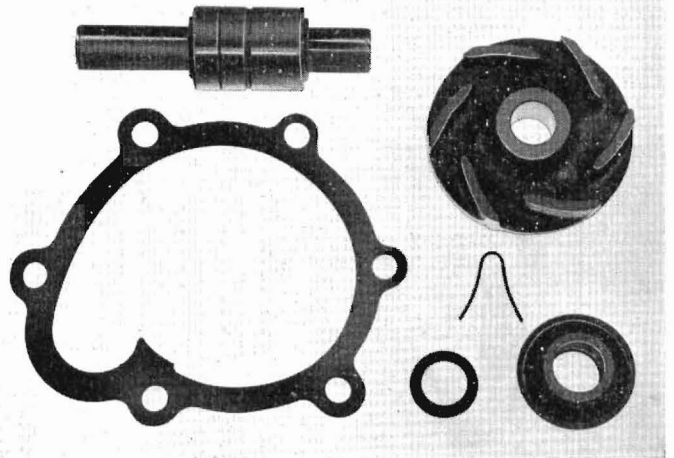

Part No. 7405753

0.795

Clutch Release Repair Kit

Part No M31003

HOLDEN
MASTER PARTS CATALOGUE

0.289

Cylinder Head Gasket Set

Part No. 7405042

0.001

Engine Overhaul Gasket Set—Supplementary

Part No. 7405726

1.429

Oil Pan Gasket Unit

Part No. 7405057

HOLDEN
MASTER PARTS CATALOGUE

1.071

Water Pump Repair Kit

Part No. 7405058

2.239

Spark Plug and Distributor Wire Unit

Part No. 7405089

2.360

**Distributor Service Kit
(Delco-Remy)**

Part No. 7405090