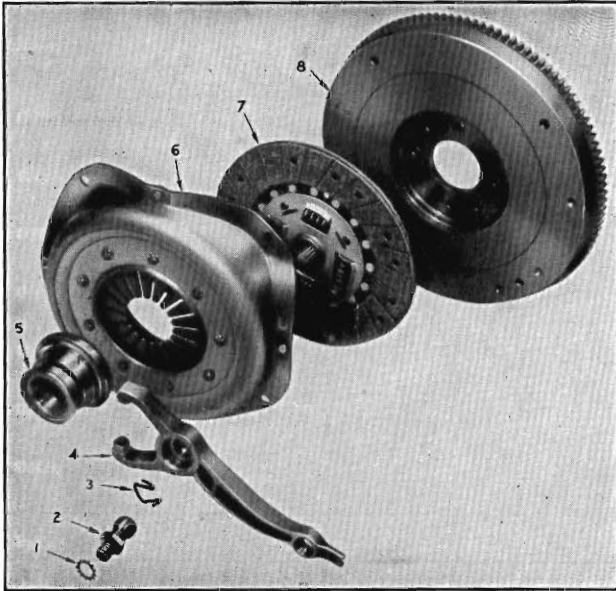

CONNECTING ROD

1.	BUSHING	0.613	4.	NUT	0.626
2.	BOLT	0.623	5.	NUT	0.626
3.	BEARING UNIT	0.616			

HOLDEN

MASTER PARTS CATALOGUE

CLUTCH and FLYWHEEL

Illus. Ref. No.	Part Name	Group
1.	WASHER	0.796
2.	STUD	0.796
3.	SPRING	0.823
4.	FORK	0.795
5.	BEARING ASSEMBLY	0.799
6.	COVER AND PRESSURE PLATE ASSEMBLY	0.861
7.	PLATE ASSEMBLY	0.886
8.	FLYWHEEL AND RING GEAR ASSEMBLY	0.666