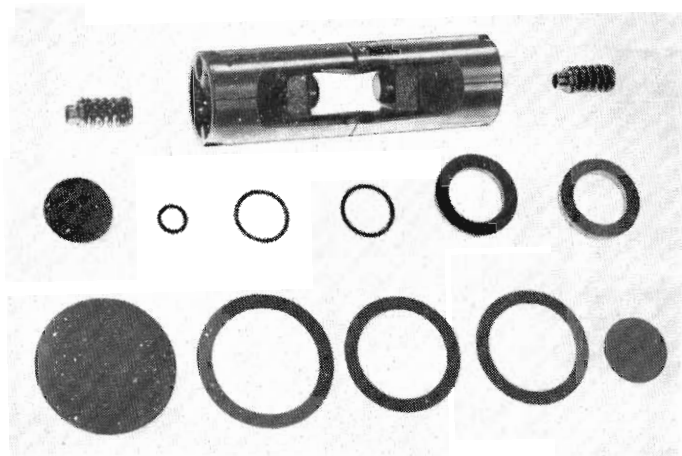

Rear Shock Absorber Repair Kit

Part No. 7405086