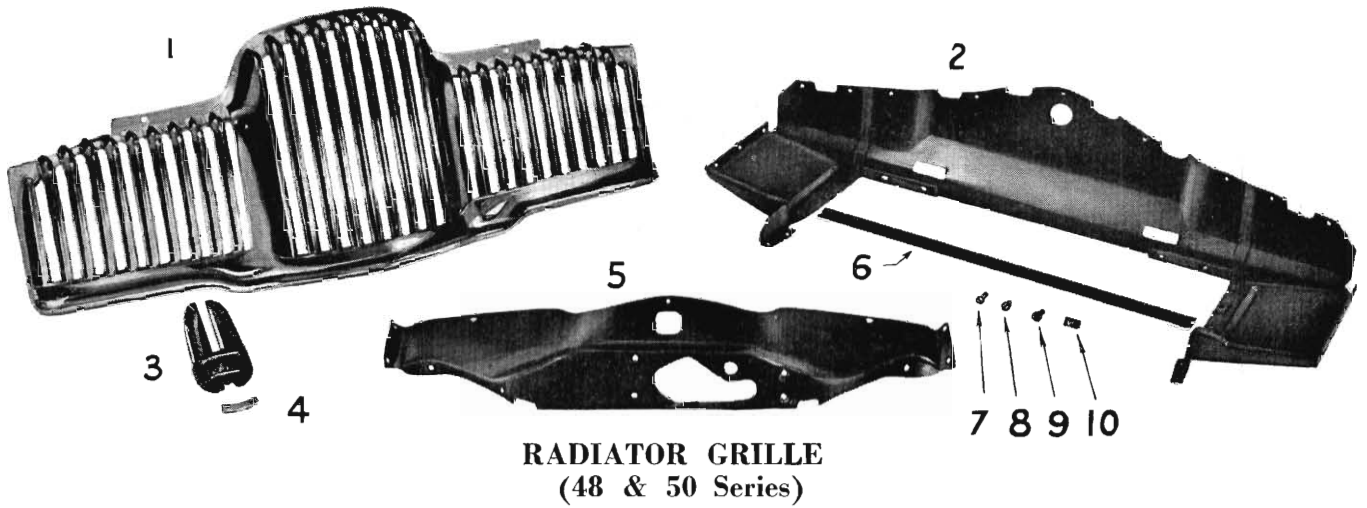

GROUP

1

"1"

COOLING and OILING

HOLDEN

MASTER PARTS CATALOGUE

RADIATOR GRILLE
(48 & 50 Series)

Illus. Ref. No.	Part Name	Group	Illus. Ref. No.	Part Name	Group
1.	GRILLE ASSEMBLY	1.266	6.	ANTI-SQUEAK	1.286
2.	BAFFLE ASSEMBLY	1.286	7.	SCREW	1.269/1.286
3.	EMBLEM ASSEMBLY	1.265	8.	SCREW	1.269
4.	STRAP	1.265	9.	SCREW	1.269/1.286
5.	BAFFLE ASSEMBLY	1.286	10.	NUT	1.269/1.286