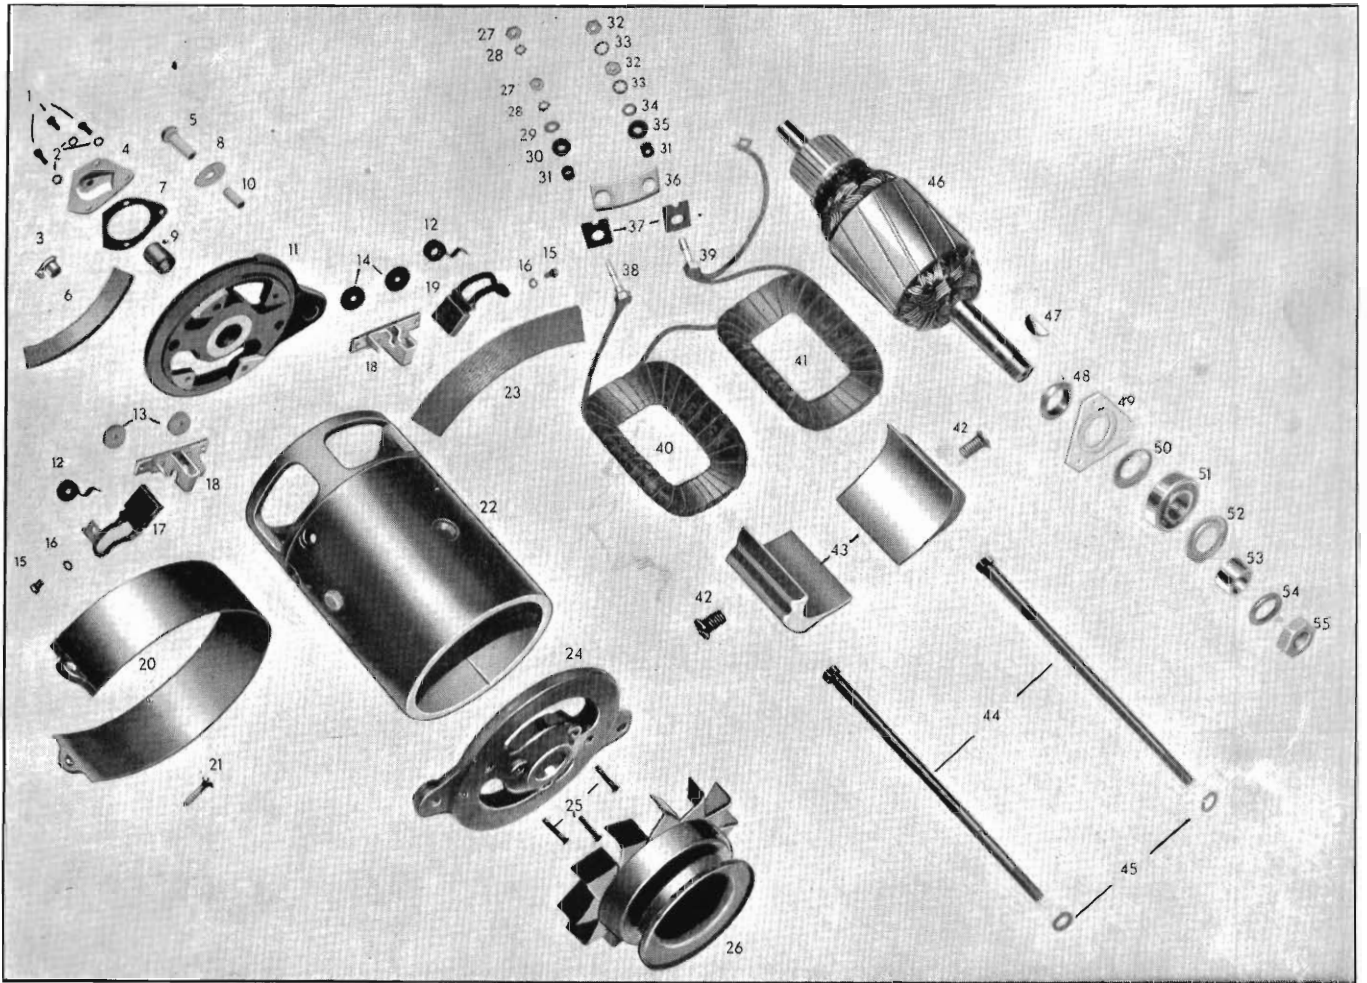

HOLDEN

MASTER PARTS CATALOGUE

GENERATOR (Bosch)

Illus. Ref No	Part Name	Group	Illus. Ref No.	Part Name	Group	Illus. Ref No	Part Name	Group
1	SCREW	2.300	19	BRUSH	2.285	37	INSULATOR	2.313
2	WASHER	2.300	20	BAND	2.299	38	STUD	2.313
3	LUBRICATOR	2.301	21	SCREW	2.299	39	STUD	2.313
4	COVER	2.300	22	FRAME	N.S.S	40	COIL	2.310
5	RIVET	2.291	23	INSULATOR	2.313	41	COIL	2.310
6	WICK	2.301	24	FRAME	2.305	42	SCREW	2.311
7	GASKET	2.300	25	SCREW	2.307	43	SHOE	2.311
8	WASHER	2.291	26	PULLEY & FAN ASSEMBLY	2.274	44	BOLT	2.316
9	BUSHING	2.293	27	NUT	2.313	45	WASHER	2.316
10	BUSH	2.291	28	WASHER	2.313	46	ARMATURE ASSEMBLY	2.279
11	FRAME	2.297	29	WASHER	2.313	47	KEY	2.279
12	SPRING	2.286	30	WASHER	2.313	48	THROWER	2.307
13	WASHER	2.291	31	BUSH	2.313	49	PLATE	2.307
14	WASHER	2.291	32	NUT	2.313	50	SHIELD	2.307
15	SCREW	2.285	33	WASHER	2.313	51	BEARING	2.306
16	WASHER	2.285	34	WASHER	2.313	52	SHIELD	2.307
17	BRUSH	2.285	35	WASHER	2.313	53	COLLAR	2.307
18	HOLDER	2.291	36	LOCK PLATE	2.313	54	WASHER	2.280
						55	NUT	2.280