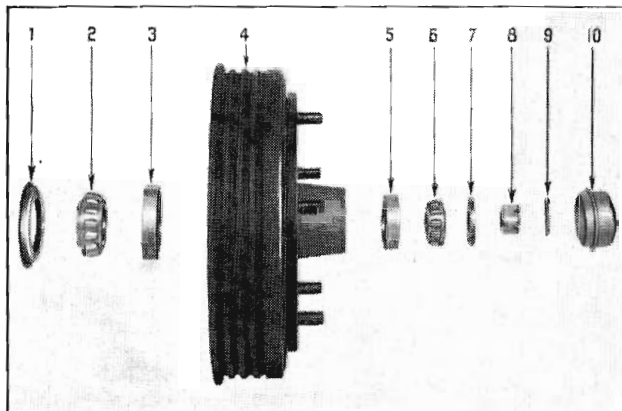

HOLDEN

MASTER PARTS CATALOGUE