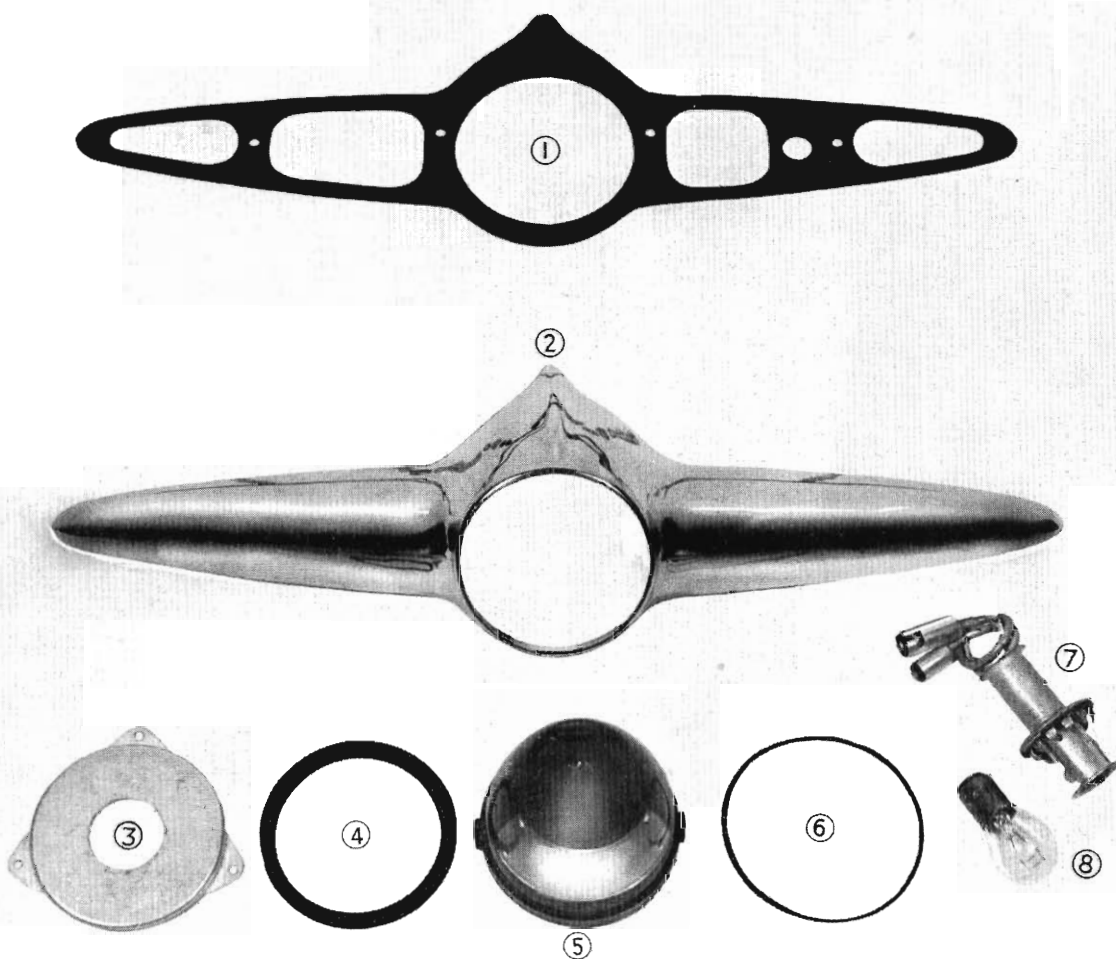

HOLDEN

MASTER PARTS CATALOGUE

TAIL LAMP (FJ Sedans)

Illus. Ref. No.	Part Name	Group	Illus. Ref. No.	Part Name	Group
1.	GASKET	2.660	5.	LENS	2.682
2.	BODY	2.679	6.	GASKET	2.684
3.	PLATE	2.694	7.	SOCKET ASSEMBLY	2.694
4.	GASKET	2.694	8.	BULB	2.679