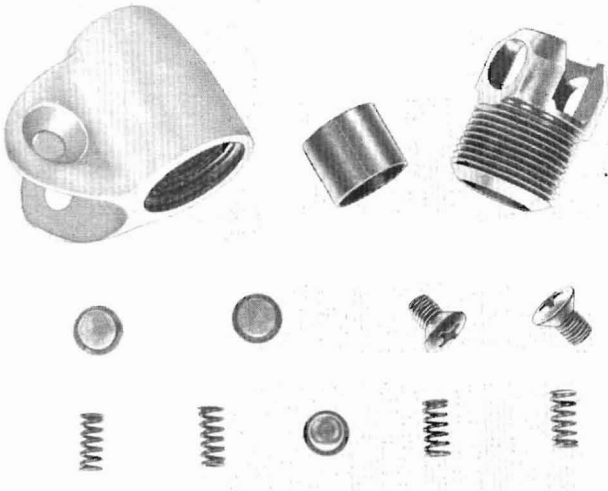

Part No. 7405180
(Contains .050 Metering Discharge Jet and
No. 66 Power By-pass Jet)

3.724

Carburettor Gasket Kit

Part No. 7405179

HOLDEN

MASTER PARTS CATALOGUE

4.018

Gearshift Control Repair Kit