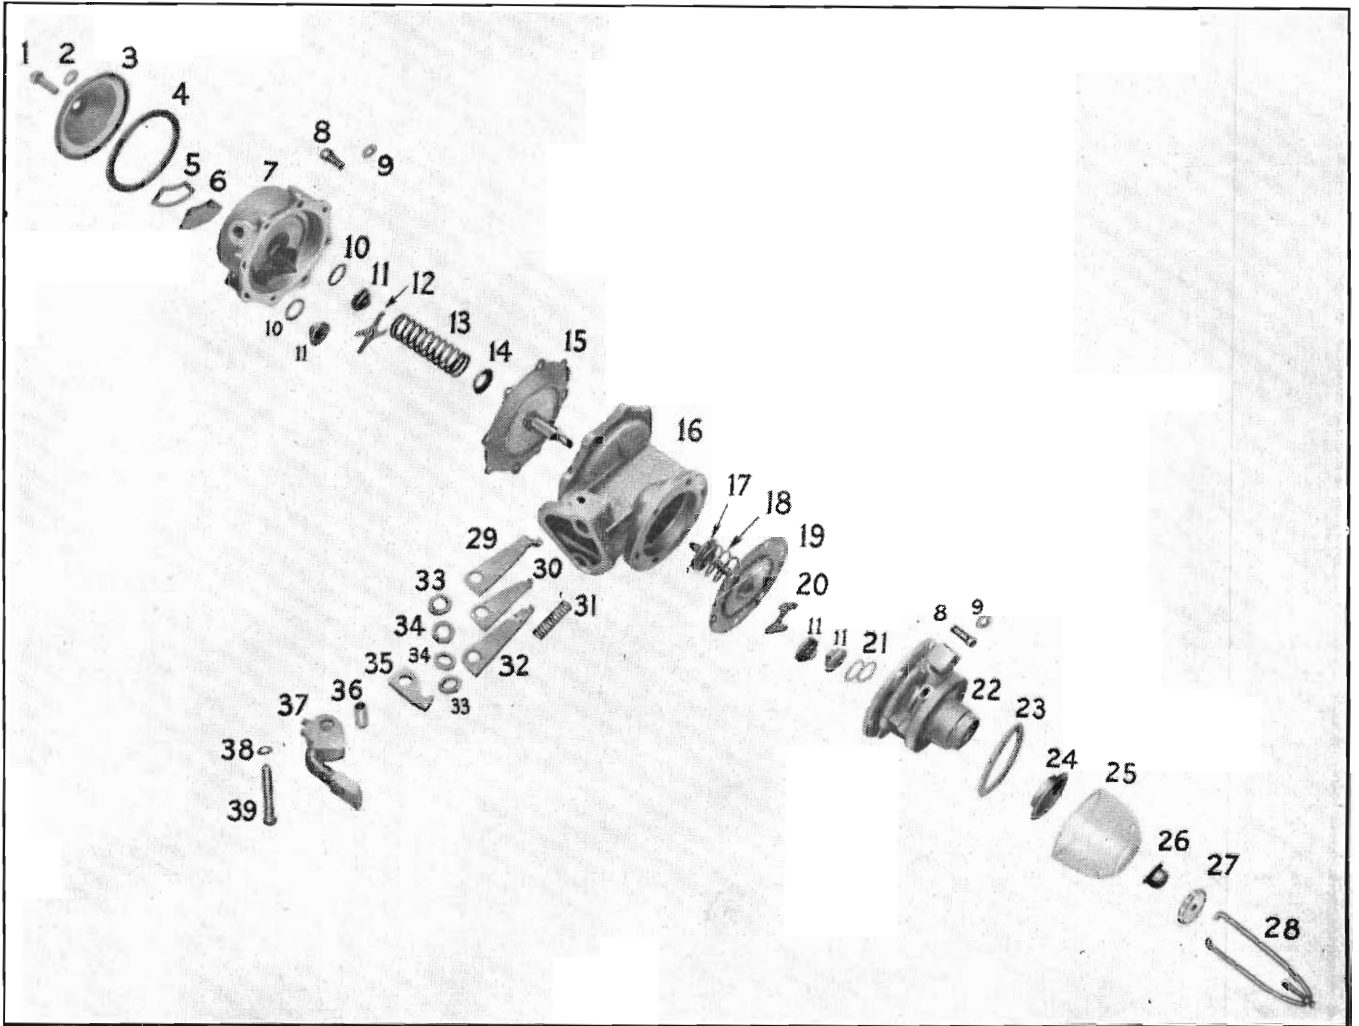

HOLDEN

MASTER PARTS CATALOGUE

FUEL PUMP

Illus Ref. No.	Part Name	Group	Illus Ref. No.	Part Name	Group
1	SCREW	3.910	21	GASKET	3.913
2	GASKET	3.910	22	COVER	3.910
3	COVER	3.910	23	GASKET	3.904
4	GASKET	3.910	24	SCREEN ASSEMBLY	3.929
5	RETAINER	3.929	25	BOWL AND GASKET KIT	3.903
6	SCREEN	3.929	26	SEAT	3.905
7	BODY	3.902	27	NUT	3.907
8	SCREW	3.910	28	BAIL AND SCREW	3.906
9	WASHER	3.910	29	LINK	3.931
10	GASKET	3.913	30	LINK	3.931
11	VALVE AND CAGE ASSEMBLY	3.909	31	SPRING	3.922
12	RETAINER	3.916	32	LINK	3.931
13	SPRING	3.927	33	WASHER	3.931
14	SEAT	3.927	34	SPACER	3.920
15	DIAPHRAGM AND PULL ROD ASSEMBLY	3.925	35	SPACER	3.931
16	BODY AND OIL SEAL ASSEMBLY	3.902	36	BUSHING	3.920
17	RETAINER	3.927	37	ARM	3.920
18	SPRING	3.927	38	WASHER	3.921
19	DIAPHRAGM AND PULL ROD ASSEMBLY	3.925	39	PIN	3.921
20	RETAINER	3.916