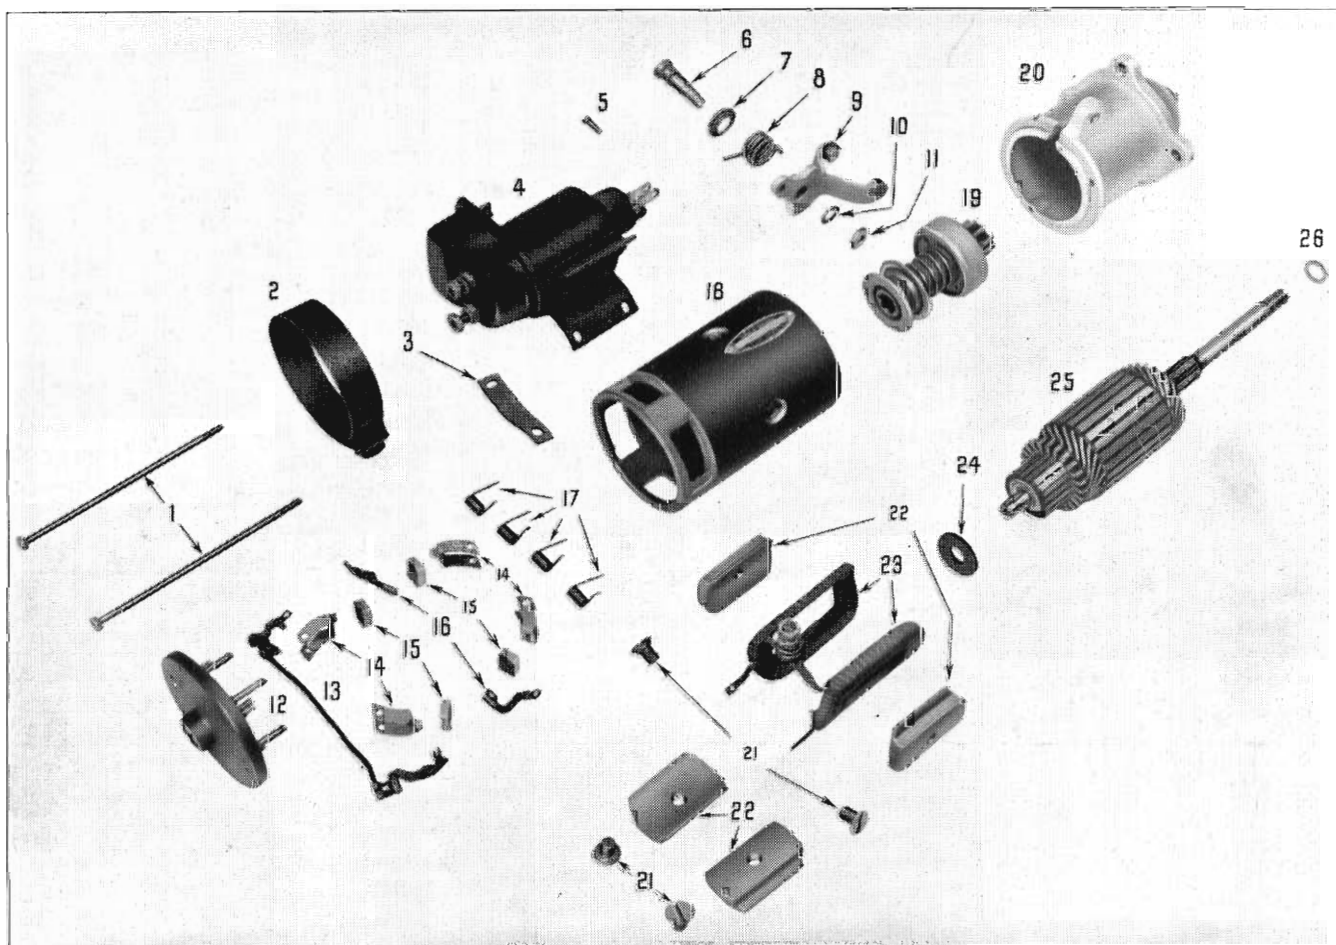

HOLDEN

MASTER PARTS CATALOGUE

STARTER MOTOR (Delco-Remy)

Illus. Ref No.	Part Name	Group	Illus. Ref. No.	Part Name	Group
1.	BOLT	2.077	14	HOLDER	2.052
2	BAND	2.070	15	BRUSH SET	2.051
3	CONNECTOR	2.101	16.	LEAD	2.055
4	SWITCH	2.100	17	SPRING	2.053
5	PIN	2.108	18	FRAME	N.S.S
6	STUD	2.108	19	DRIVE ASSEMBLY	2.086
7	SUPPORT	2.111	20.	HOUSING	2.085
8	SPRING	2.108	21.	SCREW	2.077
9.	LEVER ASSEMBLY	2.108	22.	SHOE	2.047
10.	WASHER	2.108	23.	COIL ASSEMBLY	2.049
11	NUT	2.108	24.	WASHER	2.063
12.	FRAME	2.067	25.	ARMATURE	2.043
13.	LEAD	2.055	26.	WASHER	2.096