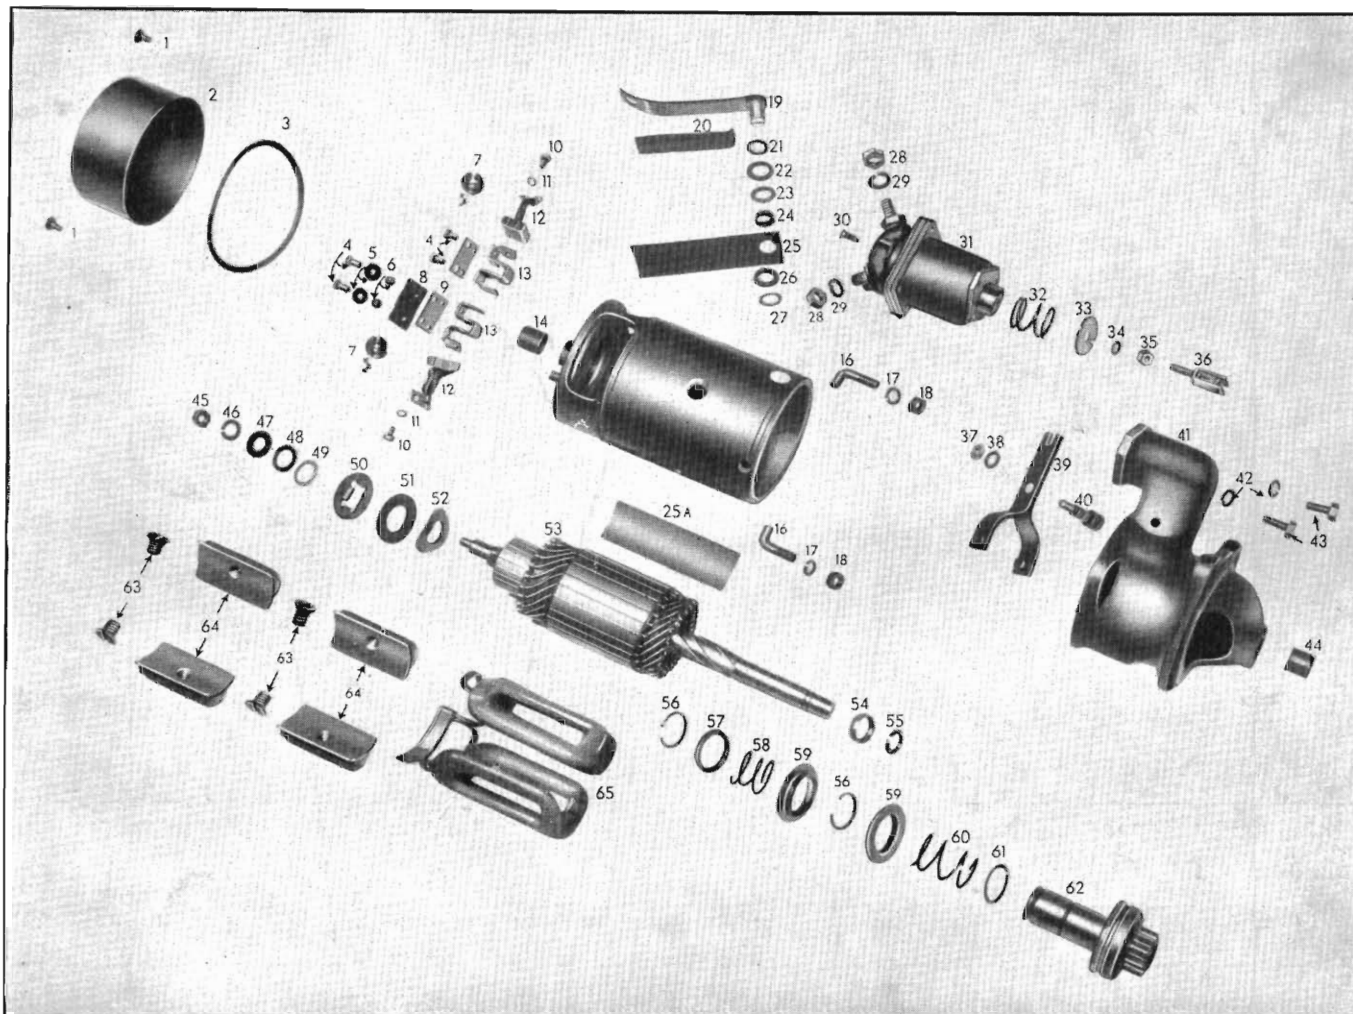

HOLDEN

MASTER PARTS CATALOGUE

STARTER MOTOR (Bosch)

Illus. Ref No	Part Name	Group	Illus. Ref No	Part Name	Group	Illus. Ref No	Part Name	Group
1.	SCREW	2.070	23.	WASHER	2.101	44.	BUSHING	2.083
2.	COVER	2.070	24.	BUSH	2.101	45.	NUT	2.043
3.	SEAL	2.070	25.	INSULATOR	2.049	46.	WASHER	2.043
4.	SCREW	2.052	25A.	INSULATOR	2.049	47.	WASHER	2.043
5.	WASHER	2.052	26.	WASHER	2.101	48.	SHIM	2.063
6.	BUSH	2.052	27.	WASHER	2.101	49.	WASHER	2.063
7.	SPRING	2.053	28.	NUT	2.102	50.	RETAINER	2.063
8.	INSULATION	2.052	29.	WASHER	2.102	51.	WASHER	2.063
9.	LOCK PLATE	2.052	30.	SCREW	2.102	52.	SPRING	2.063
10.	SCREW	2.055	31.	SWITCH	2.100	53.	ARMATURE	2.043
11.	WASHER	2.055	32.	SPRING	2.102	54.	STOP	2.096
12.	BRUSH SET	2.051	33.	RETAINER	2.102	55.	RING	2.096
13.	HOLDER	2.052	34.	WASHER	2.102	56.	RING	2.087
14.	BUSHING	2.083	35.	NUT	2.102	57.	SEAT	2.087
15.	FRAME	N.S.S.	36.	PULL ROD	2.102	58.	SPRING	2.087
16.	BOLT	2.077	37.	NUT	2.108	59.	GUIDE	2.089
17.	WASHER	2.077	38.	WASHER	2.108	60.	SPRING	2.087
18.	NUT	2.077	39.	LEVER ASSEMBLY	2.108	61.	SPACER	2.087
19.	CONNECTOR ASSEMBLY	2.101	40.	SCREW	2.108	62.	DRIVE ASSEMBLY	2.086
20.	INSULATING SLEEVE	2.101	41.	HOUSING	2.085	63.	SCREW	2.077
21.	WASHER	2.101	42.	WASHER	2.100	64.	SHOE	2.047
22.	WASHER	2.101	43.	SCREW	2.100	65.	COIL ASSEMBLY	2.049