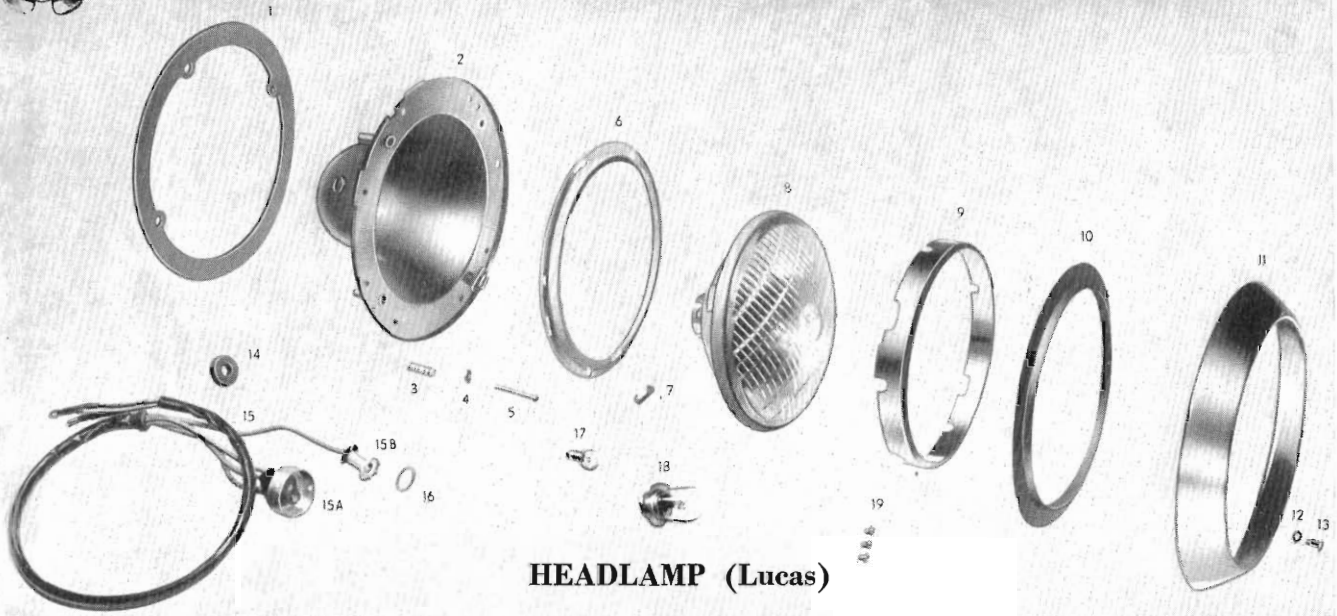

HOLDEN

MASTER PARTS CATALOGUE

HEADLAMP (Lucas)

Illus. Ref. No.	Part Name	Group	Illus. Ref. No.	Part Name	Group	Illus. Ref. No.	Part Name	Group
1	GASKET	2.722	8.	LENS AND REFLECTOR ASSEMBLY	2.727	15	HARNESS ASSEMBLY	2.750
2	BODY ASSEMBLY	2.726	9.	RING	2.731	15A.	SOCKET ASSEMBLY	2.750
3	SPRING	2.737	10.	SEAL	2.735	15B.	SOCKET ASSEMBLY	2.750
4.	WASHER	2.737	11.	DOOR ASSEMBLY	2.728	16.	SEAL	2.750
5.	SCREW	2.737	12	CLIP	2.729	17.	BULB	2.725
6.	RING	2.726	13	SCREW	2.729	18.	BULB	2.725
7.	SPACER	2.726	14	GROMMET	2.561	19	SCREW	2.736