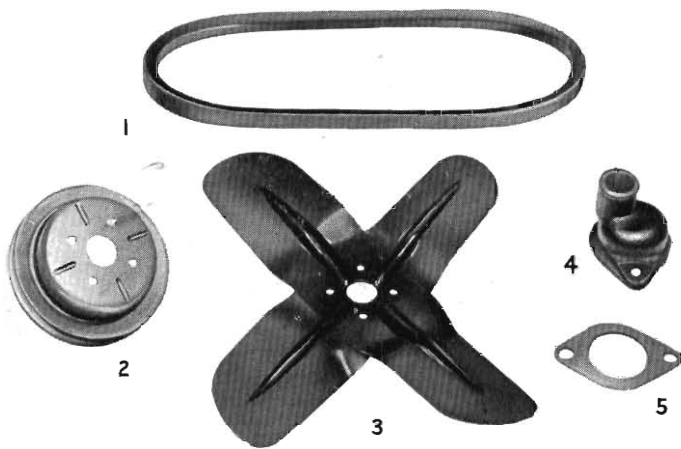

HOLDEN

MASTER PARTS CATALOGUE

FAN BELT and WATER OUTLET

WATER PUMP

Illus. Ref. No.	Part Name	Group
1	BELT	1.066
2	PULLEY	1.062
3	BLADE ASSEMBLY	1.064
4	OUTLET	1.153
5	GASKET	1.154

Illus. Ref. No.	Part Name	Group
1.	PLATE	1.113
2.	GASKET	1.114
3.	IMPELLER	1.109
4.	SEAL ASSEMBLY	1.123
5.	BODY	N.S.S.
6.	RETAINER	1.112
7.	SLINGER	1.078
8.	SHAFT AND BEARING ASSEMBLY	1.108
9.	HUB	1.363