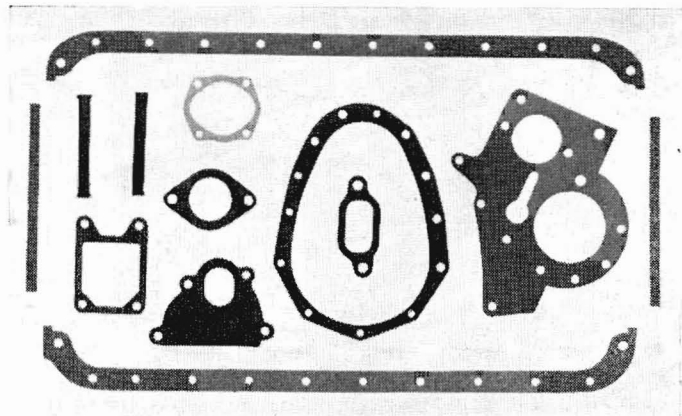

Engine Overhaul Gasket Set—Supplementary

Part No. 7405726

1.429

Oil Pan Gasket Unit

Part No. 7405057