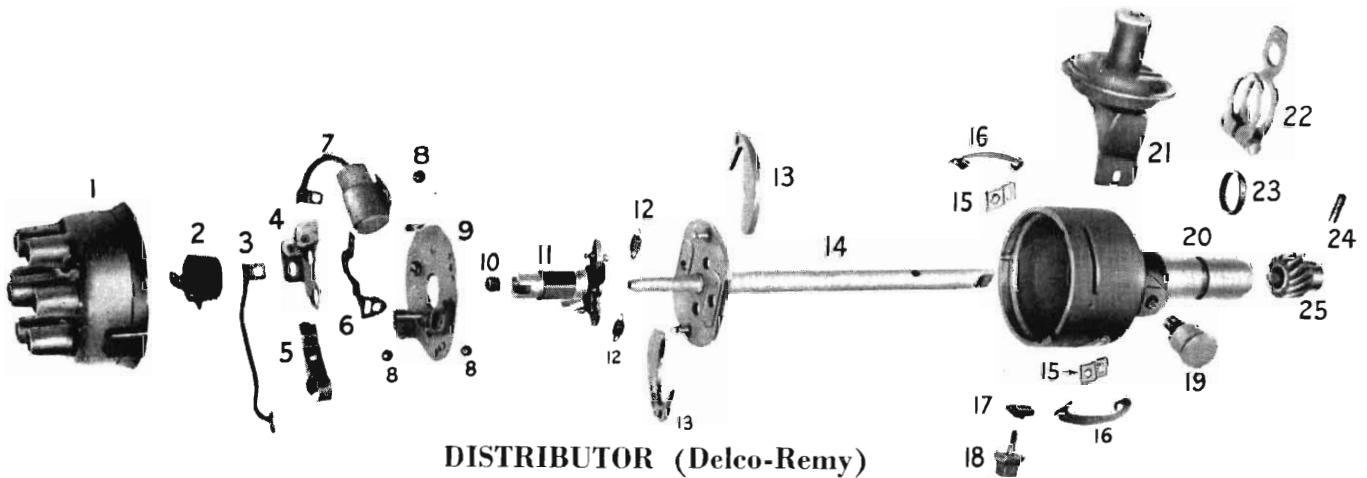

HOLDEN

MASTER PARTS CATALOGUE

DISTRIBUTOR (Bosch)

Illus. Ref. No.	Part Name	Group	Illus. Ref. No.	Part Name	Group	Illus. Ref. No.	Part Name	Group
1.	CAP ASSEMBLY	2.367	22.	BALL	2.385	43.	STUD	2.400
2.	SPRING	2.368	23.	BREAKER PLATE AND SUPPORT ASSEMBLY	2.385	44.	SCREW	2.393
3.	SCREW	2.369/2.385	24.	WASHER	2.381	45.	WASHER	2.393
4.	WASHER	2.369/2.385	25.	SHIM	2.381	46.	CONDENSER AND BRACKET ASSEMBLY	2.393
5.	SUPPORT	2.369	26.	FELT	2.364	47.	HOUSING	2.362
6.	BRUSH ASSEMBLY	2.370	27.	CAM ASSEMBLY	2.381	48.	GEAR	2.374
7.	SUPPORT	2.369	28.	WEIGHT	2.388	49.	PIN	2.379
8.	ROTOR	2.382	29.	WASHER	2.388	50.	SCREW	2.410
9.	LEVER ASSEMBLY	2.384	30.	SHAFT ASSEMBLY	2.372	51.	WASHER	2.410
10.	POINT AND SUPPORT	2.384	31.	SPRING	2.389	52.	VACUUM CONTROL ASSEMBLY	2.410
11.	SCREW	2.387	32.	BRACKET	2.390	53.	CUP	2.364
12.	SHIM	2.384	33.	SPRING	2.389	54.	COVER	2.364
13.	CLIP	2.384	34.	WASHER	2.390	55.	SEAL	2.363
14.	SCREW	2.387	35.	WASHER	2.390	56.	} Serviced only as part of ILLUSTR. 62 ARM ASSEMBLY	2.414
15.	SCREW	2.413	36.	SCREW	2.390	57.		
16.	WASHER	2.413	37.	WASHER	2.372	58.		
17.	BRACKET ASSEMBLY	2.413	38.	SHIM	2.372	59.	BOLT	2.414
18.	SCREW	2.385	39.	NUT	2.400	60.	WASHER	2.414
19.	WASHER	2.385	40.	WASHER	2.400	61.	WASHER	2.414
20.	RETAINER	2.385	41.	WASHER	2.400	62.	ARM ASSEMBLY	2.414
21.	BREAKER PLATE AND SUPPORT ASSEMBLY	2.385	42.	WASHER	2.400			

HOLDEN

MASTER PARTS CATALOGUE

DISTRIBUTOR (Delco-Remy)

Illus. Ref. No.	Part Name	Group	Illus. Ref. No.	Part Name	Group
1	CAP	2.367	13	WEIGHT	2.388
2	ROTOR	2.382	14	SHAFT	2.372
3	LEAD	2.400	15	SUPPORT	2.369
4	POINT AND SUPPORT	2.384	16	SPRING	2.368
5	LEVER	2.384	17	BUSHING	2.401
6	LEAD	2.400	18	STUD AND BUSHING	2.400
7	CONDENSER	2.393	19	CUP	2.364
8	BALL	2.385	20	HOUSING	2.362
9	PLATE	2.385	21	VACUUM CONTROL ASSEMBLY	2.410
10	WICK	2.364	22	ARM ASSEMBLY	2.414
11	CAM	2.381	23	SEAL	2.363
12	SPRING	2.389	24	PIN	2.379
			25	GEAR	2.374