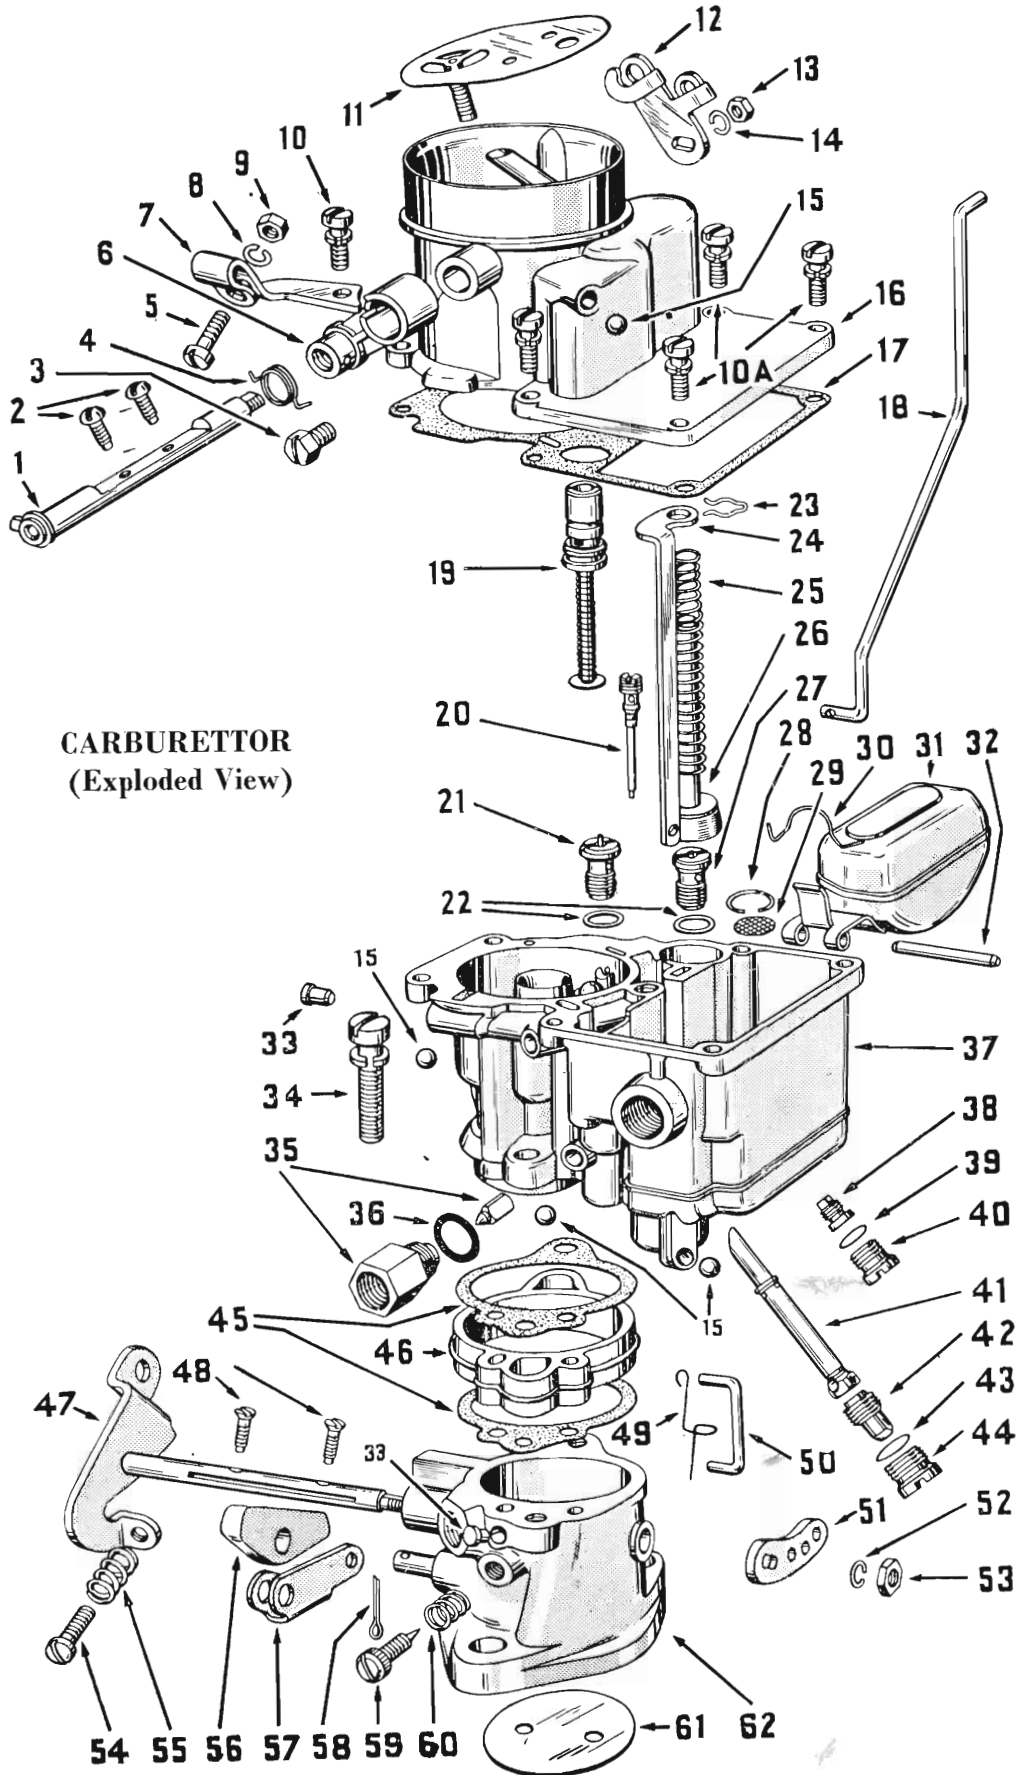

HOLDEN

MASTER PARTS CATALOGUE

CARBURETTOR
(Exploded View)

HOLDEN

MASTER PARTS CATALOGUE

CARBURETTOR

(ILLUSTRATION OPPOSITE)

Illus. Ref. No.	Part Name	Group	Illus. Ref. No.	Part Name	Group
1.	SHAFT AND LEVER ASSEMBLY	3.791	32.	PIN	3.775
2.	SCREW	3.789	33.	PLUG	3.767
3.	SCREW	3.791	34.	SCREW AND LOCK WASHER	3.748
4.	SPRING	3.791	35.	VALVE AND SEAT ASSEMBLY	3.771
5.	SCREW	3.795	36.	GASKET	3.772
6.	LEVER ASSEMBLY	3.791	37.	BODY ASSEMBLY	3.748
7.	HOLDER ASSEMBLY	3.795	38.	VALVE ASSEMBLY	3.784
8.	WASHER	3.795	39.	GASKET	3.784
9.	NUT	3.795	40.	PLUG	3.784
10.	SCREW AND LOCK WASHER	3.795	41.	JET	3.754
10A.	SCREW AND LOCK WASHER	3.763	42.	JET	3.754
11.	VALVE ASSEMBLY	3.789	43.	GASKET	3.756
12.	LEVER	3.792	44.	PLUG	3.755
13.	NUT	3.792	45.	GASKET	3.749
14.	WASHER	3.792	46.	SPACER	3.748
15.	PLUG	3.767	47.	LEVER AND SHAFT	3.731
16.	AIR HORN ASSEMBLY	3.763	48.	SCREW	3.729
17.	GASKET	3.765	49.	CLIP	3.783
18.	ROD	3.793	50.	LINK	3.783
19.	PISTON ASSEMBLY	3.788	51.	LEVER	3.780
20.	TUBE	3.752	52.	WASHER	3.731
21.	JET ASSEMBLY	3.757	53.	NUT	3.781
22.	GASKET	3.757	54.	SCREW	3.734
23.	PIN	3.778	55.	SPRING	3.734
24.	ROD	3.782	56.	CAM	3.735
25.	SPRING	3.779	57.	LEVER	3.735
26.	PISTON AND STEM ASSEMBLY	3.778	58.	PIN	3.736
27.	JET ASSEMBLY	3.757	59.	VALVE	3.741
28.	CLIP	3.787	60.	SPRING	3.742
29.	SCREEN	3.787	61.	VALVE	3.729
30.	SPRING	3.775	62.	BODY ASSEMBLY	3.727
31.	FLOAT AND LEVER ASSEMBLY	3.773			