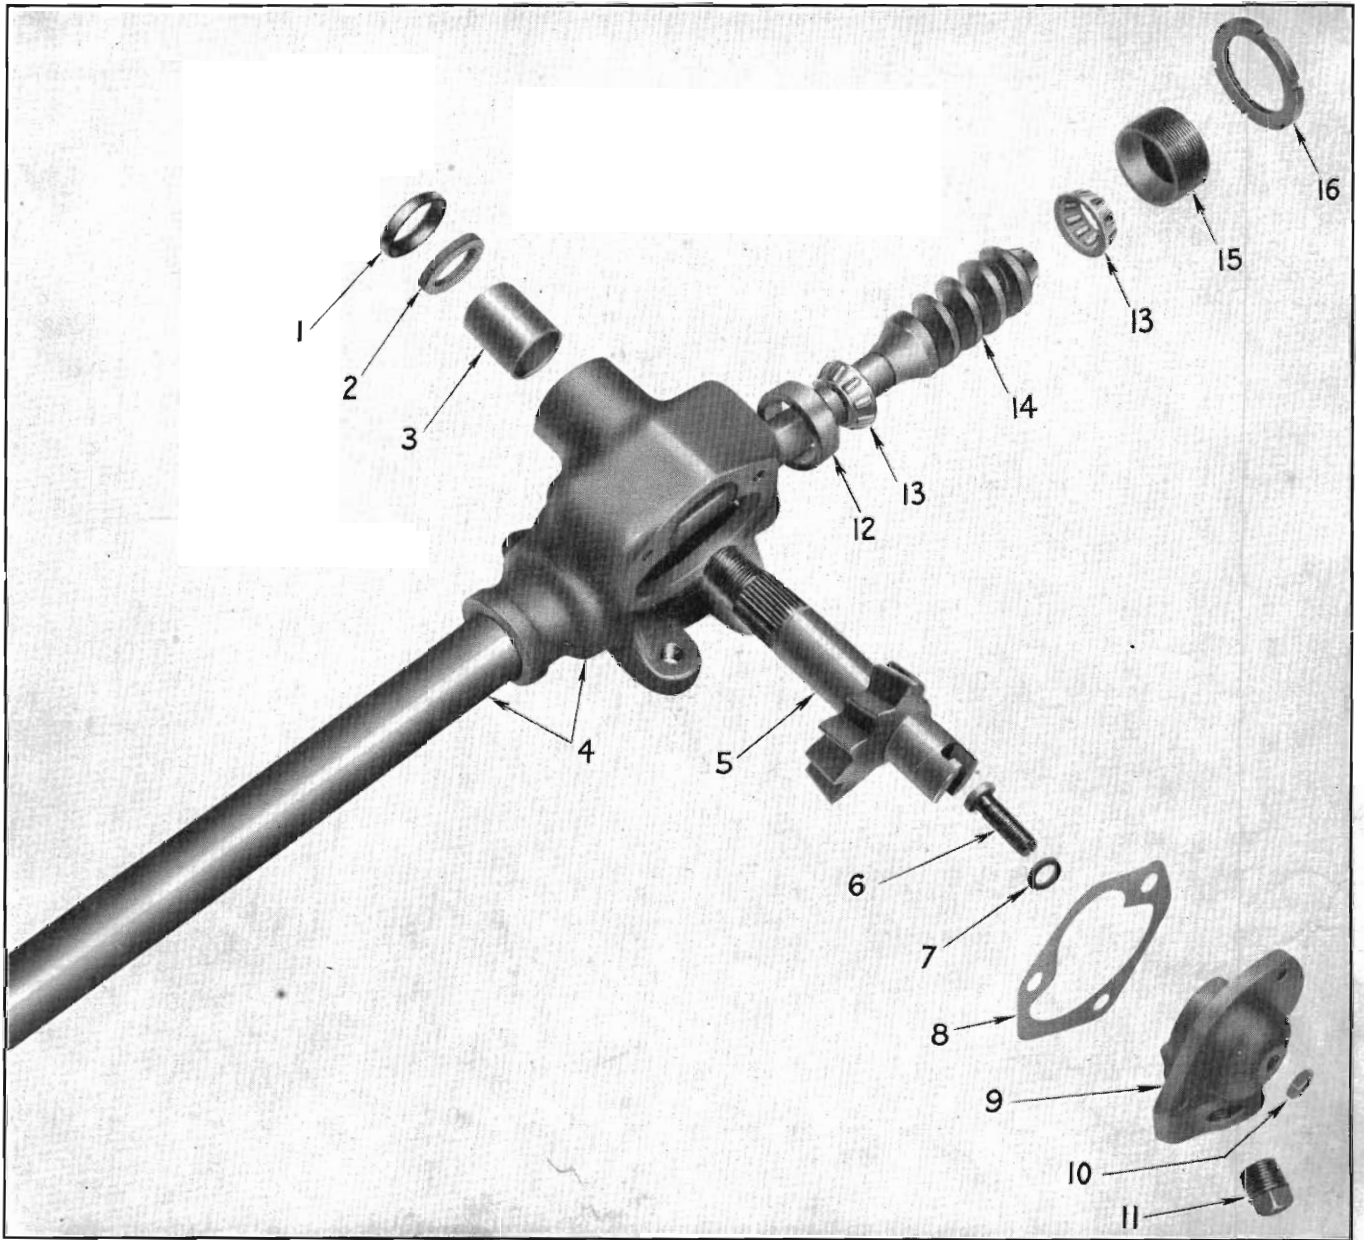

HOLDEN

MASTER PARTS CATALOGUE

STEERING GEAR

Illus. Ref. No.	Part Name	Group	Illus. Ref. No.	Part Name	Group
1.	RETAINER	6.856	9.	COVER ASSEMBLY	6.807
2.	PACKING	6.855	10.	NUT	6.822
3.	BUSHING	6.786	11.	PLUG	6.807
4.	HOUSING ASSEMBLY	6.803	12.	RACE	6.527
5.	STEERING SHAFT AND PITMAN SHAFT GEAR UNIT	6.524	13.	BEARING	6.530
6.	ADJUSTER	6.822	14.	STEERING SHAFT AND PITMAN SHAFT GEAR UNIT	6.524
7.	SHIM	6.828	15.	ADJUSTER	6.830
8.	GASKET	6.809	16.	NUT	6.830