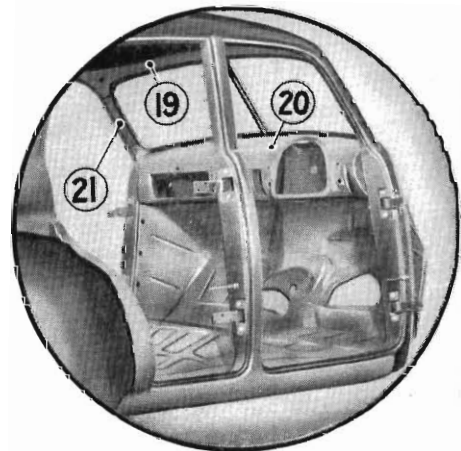

HOLDEN

MASTER PARTS CATALOGUE

BODY SHELL and PANELS

Illus. Ref. No	Part Name	Group	Illus. Ref. No	Part Name	Group
1.	PANEL ASSEMBLY	12.810	12.	PANEL	N.S.S.
2.	PANEL	12.807	13.	PAN	N.S.S.
3.	COVER ASSEMBLY	10.307	14.	PANEL	12.934
4.	PANEL AND GUTTER ASSEMBLY	12.805	15.	PILLAR ASSEMBLY	12.840
5.	FRAME . .	11.200	16.	COWL ASSEMBLY	12.803
6.	PILLAR ASSEMBLY	12.491	17.	PANEL	12.966
7.	RAIL ASSEMBLY	12.956	18.	PANEL	12.966
8.	BOW ASSEMBLY	12.952	19.	PANEL ASSEMBLY	12.807
9.	PANEL ASSEMBLY	12.940	20.	PANEL ASSEMBLY	10.230
10.	PANEL ASSEMBLY	12.944	21.	PANEL	12.808
11.	PILLAR ASSEMBLY	12.942