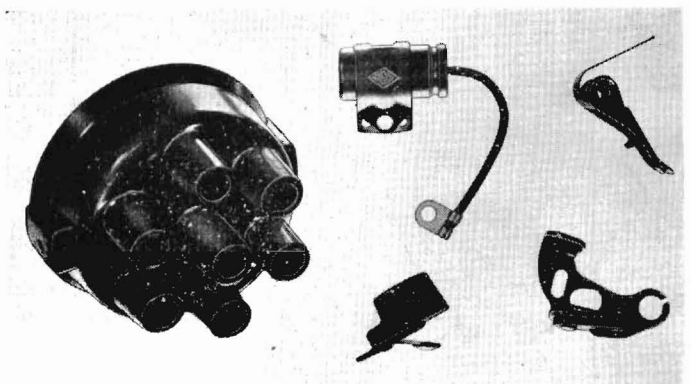

Water Pump Repair Kit

Part No. 7405058

2.239

Spark Plug and Distributor Wire Unit

Part No. 7405089

2.360

**Distributor Service Kit
(Delco-Remy)**

Part No. 7405090