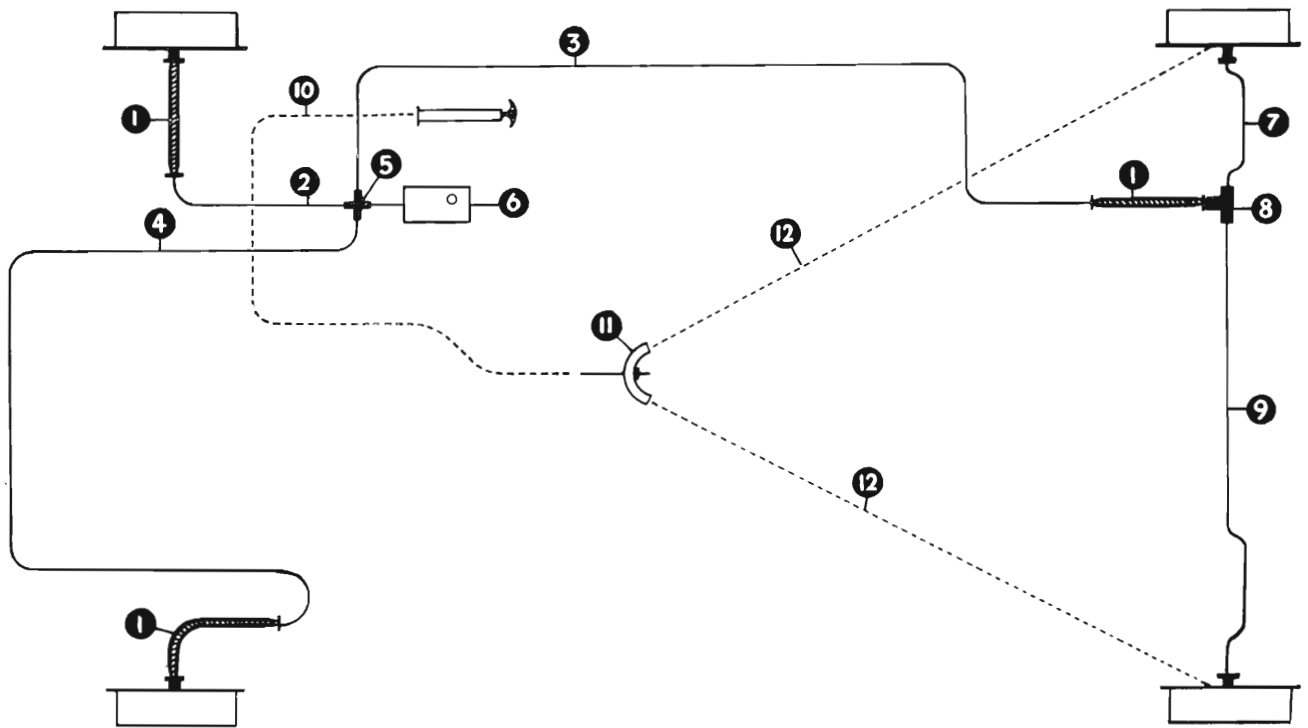

HOLDEN

MASTER PARTS CATALOGUE

TYPICAL BRAKE LAYOUT

Illust. Ref. No.	Part Name	Group
1.	HOSE BRAKE .	4.680
2.	PIPE ASSEMBLY	4.685
3.	PIPE ASSEMBLY	4.685
4.	PIPE ASSEMBLY	4.685
5.	CONNECTOR (4-way)	4.686
6.	CYLINDER ASSEMBLY—MAIN	4.650

Illust. Ref. No.	Part Name	Group
7.	PIPE ASSEMBLY	4.685
8.	CONNECTOR (3-way)	4.686
9.	PIPE ASSEMBLY	4.685
10.	CABLE — H.B. FRONT	4.826
11.	EQUALIZER	4.764
12.	CABLE — H.B. REAR	4.826