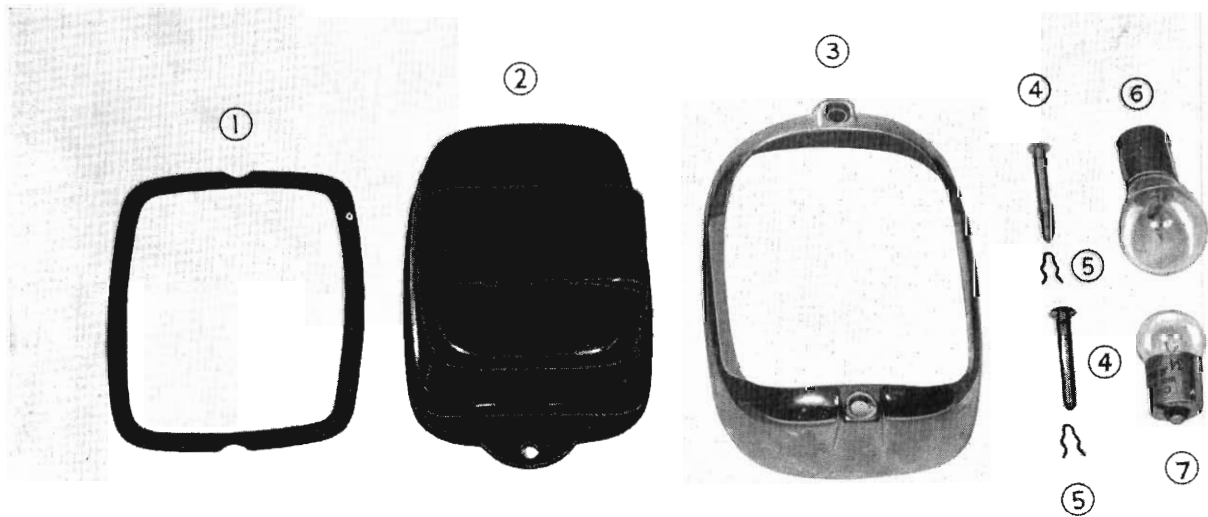

TAIL LAMP (FJ Panel Van)

Illus. Ref. No.	Part Name	Group	Illus. Ref. No.	Part Name	Group
1	GASKET	2.684	5	CIRCLIP	2.681
2	LENS	2.682	6	BULB	2.679
3	RETAINER	2.681	7	BULB	2.679
4	SCREW	2.681