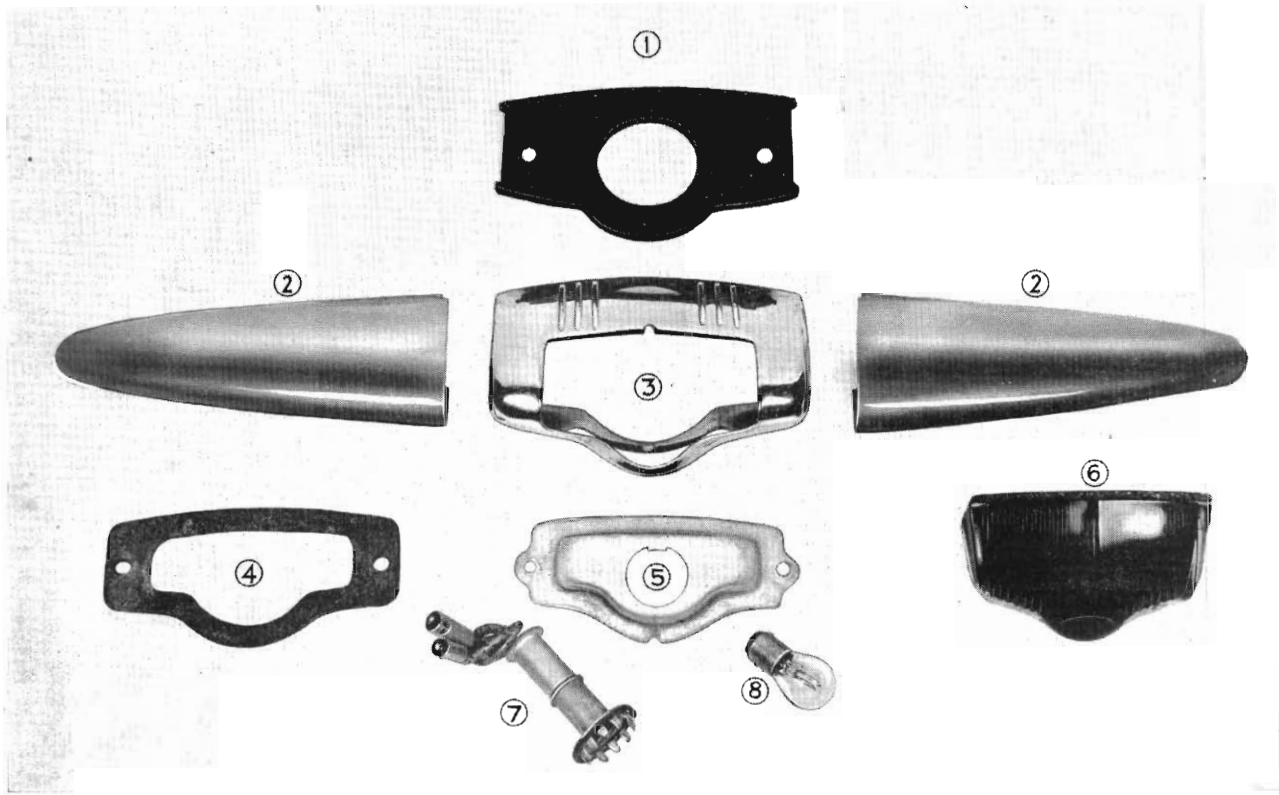

HOLDEN

MASTER PARTS CATALOGUE

TAIL LAMP (48 Series Sedans)

Illus. Ref No.	Part Name	Group	Illus. Ref. No.	Part Name	Group
1.	GASKET	2.660	5.	CUP	2.679
2.	WING	2.680	6.	LENS	2.682
3.	COVER	2.681	7.	SOCKET ASSEMBLY	2.694
4.	GASKET	2.684	8.	BULB	2.679