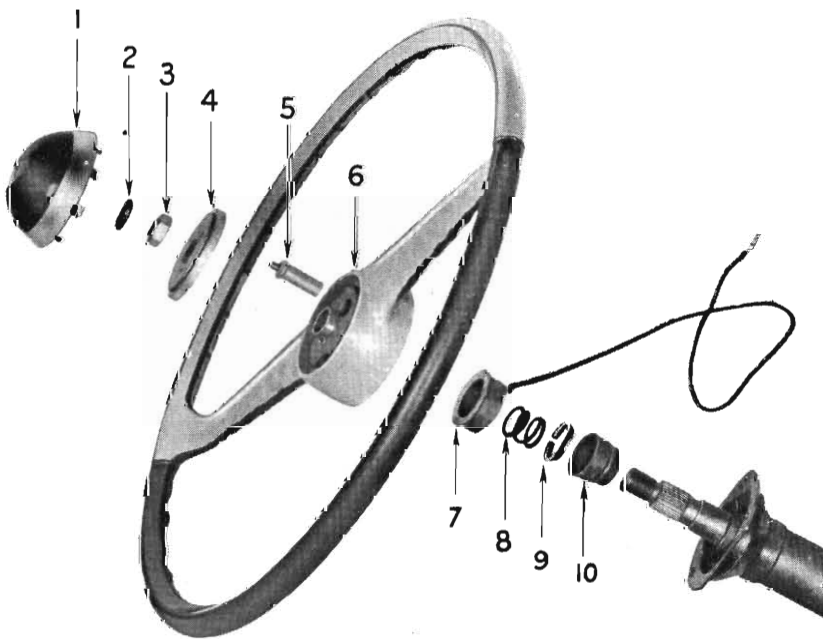

GROUP

"2"

2

ELECTRICAL

HOLDEN

MASTER PARTS CATALOGUE

REFLEX MARKER

Illus. Ref. No.	Part Name	Group	Illus. Ref. No.	Part Name	Group
1	ORNAMENT	12.118	6.	GASKET	12.118
2	BRACKET	2.689	7	WASHER	2.689
3	NUT	2.689	8	WASHER	2.689
4.	WASHER	2.689	9.	BOLT	2.689
5	REFLECTOR	2.689			