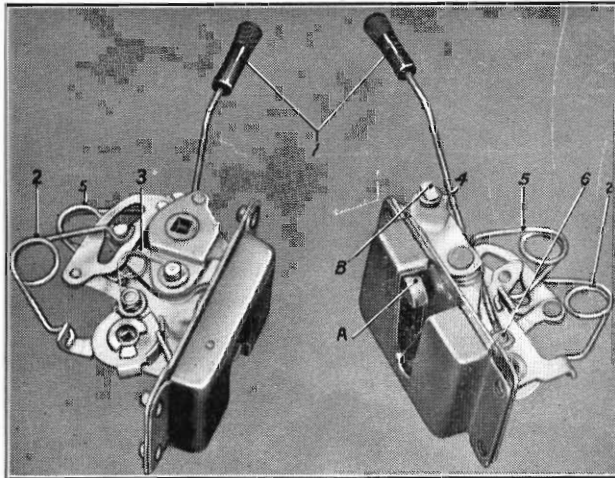

HOLDEN

MASTER PARTS CATALOGUE

DOOR LOCK

Illus. Ref. No.	Part Name	Group
1.	KNOB	10.559
2.	SPRING	10.475
3.	SPRING	10.475
4.	ROD	10.563
5.	SPRING	10.475
6.	RIVET	10.563