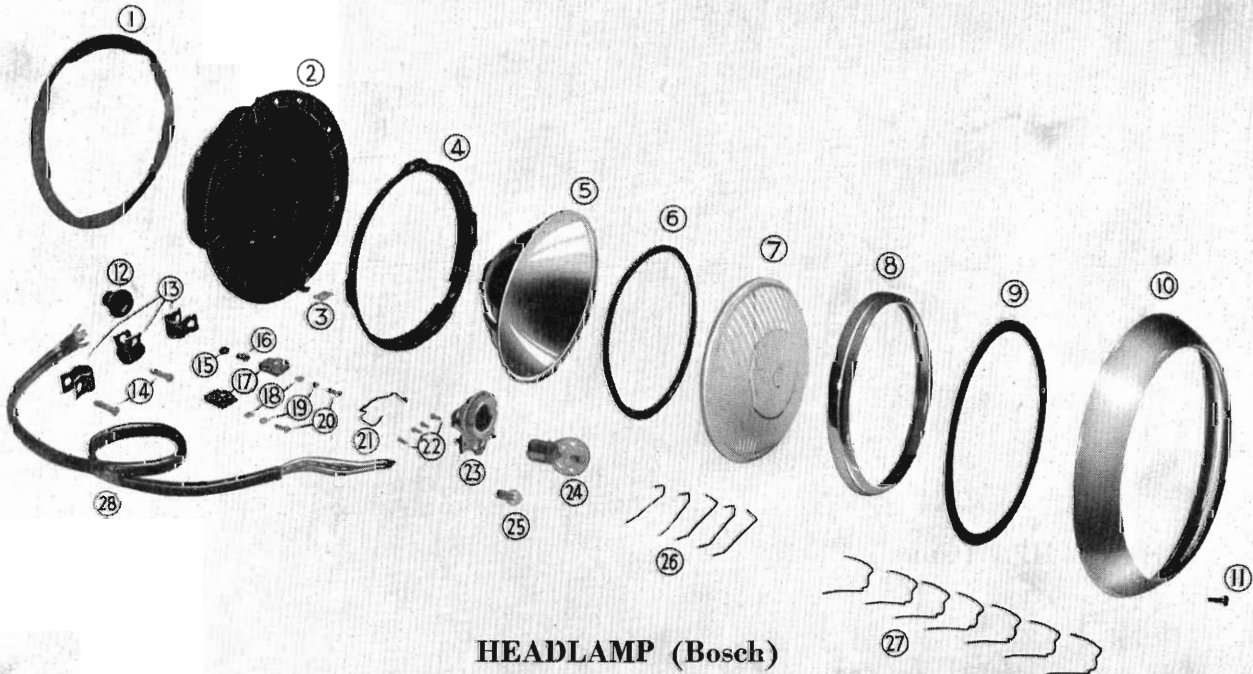

HEADLAMP (Bosch)

1.	GASKET	2.722	11.	SCREW	2.729	20.	SCREW	2.726
2.	BODY ASSEMBLY	2.726	12.	GROMMET	2.750	21.	CLIP	2.750
3.	NUT	2.729	13.	SPRING	2.726	22.	SCREW	2.750
4.	RING	2.726	14.	SCREW	2.737	23.	SOCKET	2.750
5.	REFLECTOR	2.734	15.	NUT	2.736	24.	BULB	2.725
6.	GASKET	2.735	16.	SCREW	2.736	25.	BULB	2.725
7.	HORNS	2.727	17.	CLAMP	2.726	26.	SPRING	2.730
8.	RING	2.731	18.	NUT	2.726	27.	SPRING	2.746
9.	SEAL	2.735	19.	SPACER	2.726	28.	HARNESS ASSEMBLY	2.750
10.	DOOR	2.728