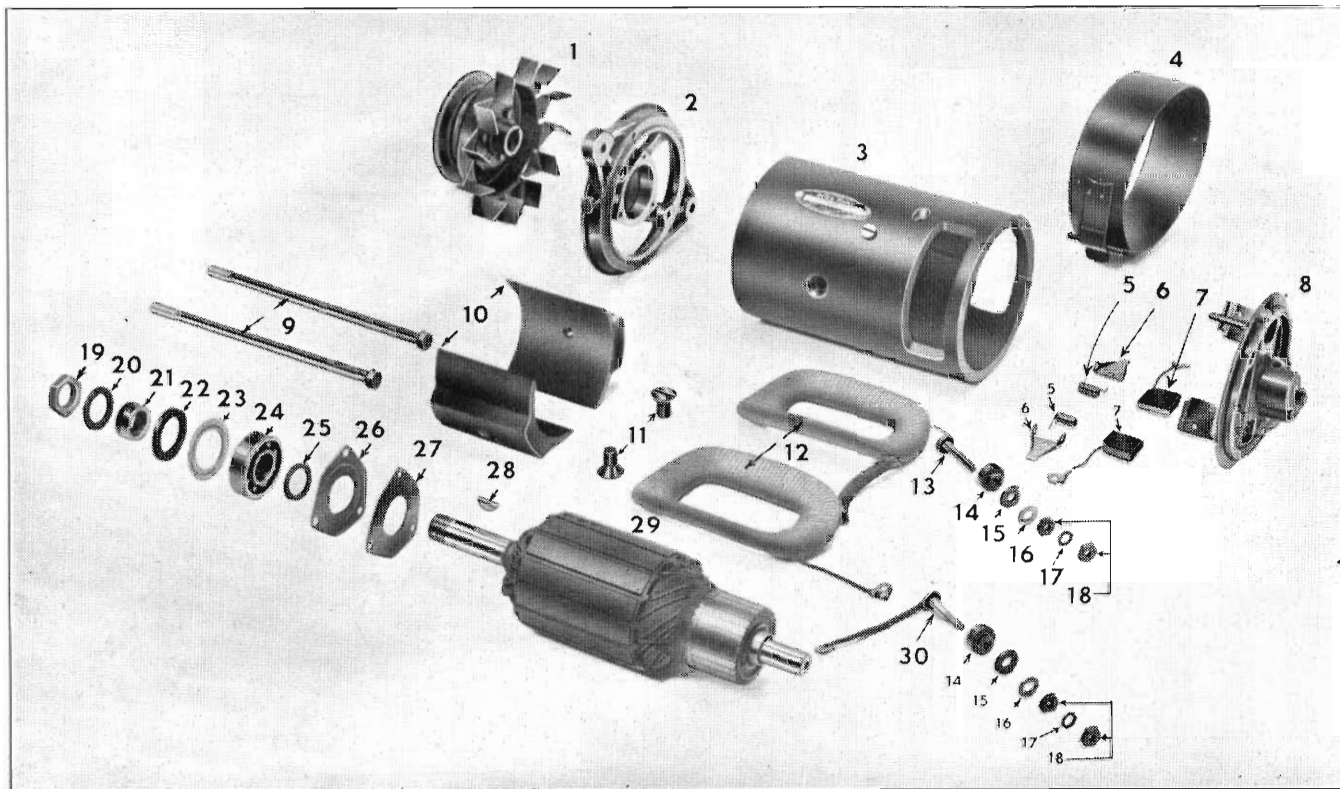

HOLDEN

MASTER PARTS CATALOGUE

GENERATOR (Delco-Remy)

Illus. Ref No	Part Name	Group	Illus. Ref. No	Part Name	Group
1	PULLEY AND FAN ASSEMBLY	2.274	16	WASHER	2.313
2	FRAME	2.305	17	WASHER	2.313
3	FRAME	N.S.S.	18	NUT	2.313
4	BAND	2.299	19	NUT	2.280
5	SPRING	2.286	20	WASHER	2.280
6	ARM	2.291	21	COLLAR	2.307
7	BRUSH	2.285	22	WASHER	2.307
8	FRAME	2.297	23	RETAINER	2.307
9	BOLT	2.316	24	BEARING	2.306
10	SHOE	2.311	25	WASHER	2.307
11	SCREW	2.311	26	GASKET	2.307
12	COIL UNIT	2.310	27	PLATE	2.307
13	STUD	2.313	28	KEY	2.279
14	INSULATOR	2.313	29	ARMATURE	2.279
15	WASHER	2.313	30	LEAD	2.313