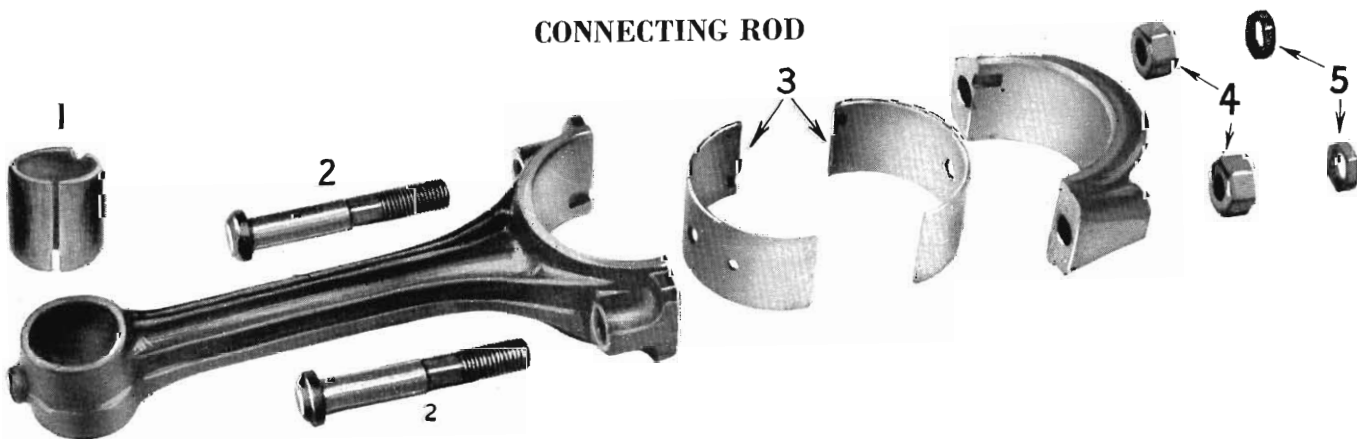

HOLDEN

MASTER PARTS CATALOGUE

VALVE ROCKER ARMS and SHAFTS

Illus. Ref. No.	Part Name	Group	Illus. Ref No	Part Name	Group
1.	NUT	0.429	12.	WASHER	0.349/0.413
2.	SCREW	0.429	13.	STUD	0.413
3.	ARM AND BUSHING ASSEMBLY	0.333	14.	SEAT	1.928
4.	ARM AND BUSHING ASSEMBLY	0.333	15.	SPRING	1.928
5.	BOLT	0.349	16.	SLEEVE	1.928
6.	SUPPORT	0.349	17.	WASHER	1.928
7.	SPRING	0.376	18.	SCREW	1.928
8.	SCREW	0.349	19.	CONNECTOR	1.928
9.	SUPPORT	0.349	20.	SPRING	0.378
10.	NUT	0.413	21.	SPRING	0.377
11.	WASHER	0.349/0.413	22.	SHAFT AND PLUG ASSEMBLY	0.353

CONNECTING ROD

1.	BUSHING	0.613	4.	NUT	0.626
2.	BOLT	0.623	5.	NUT	0.626
3.	BEARING UNIT	0.616			

HOLDEN

MASTER PARTS CATALOGUE

CLUTCH and FLYWHEEL

Illus. Ref. No.	Part Name	Group
1.	WASHER	0.796
2.	STUD	0.796
3.	SPRING	0.823
4.	FORK	0.795
5.	BEARING ASSEMBLY	0.799
6.	COVER AND PRESSURE PLATE ASSEMBLY	0.861
7.	PLATE ASSEMBLY	0.886
8.	FLYWHEEL AND RING GEAR ASSEMBLY	0.666