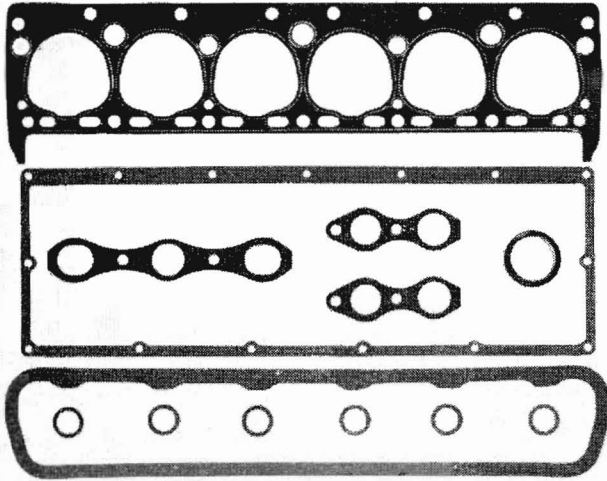

Part No. 7405753

0.795

Clutch Release Repair Kit

Part No M31003

HOLDEN
MASTER PARTS CATALOGUE

0.289

Cylinder Head Gasket Set

Part No. 7405042