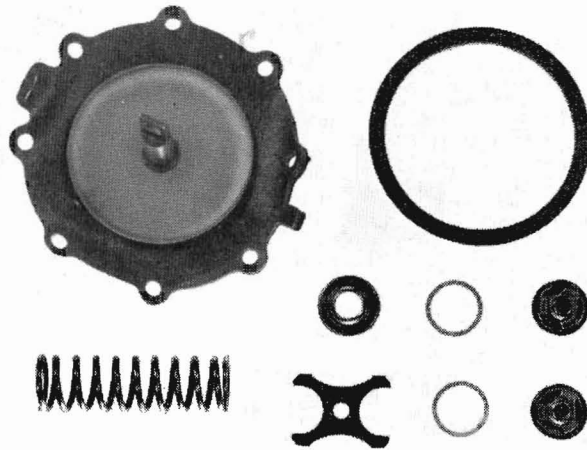

3.901

Fuel and Vacuum Pump Repair Kit

Part No. 5591844

3.925

**Fuel and Vacuum Pump Diaphragm Kit
(Vacuum Section)**

Part No. 5591738