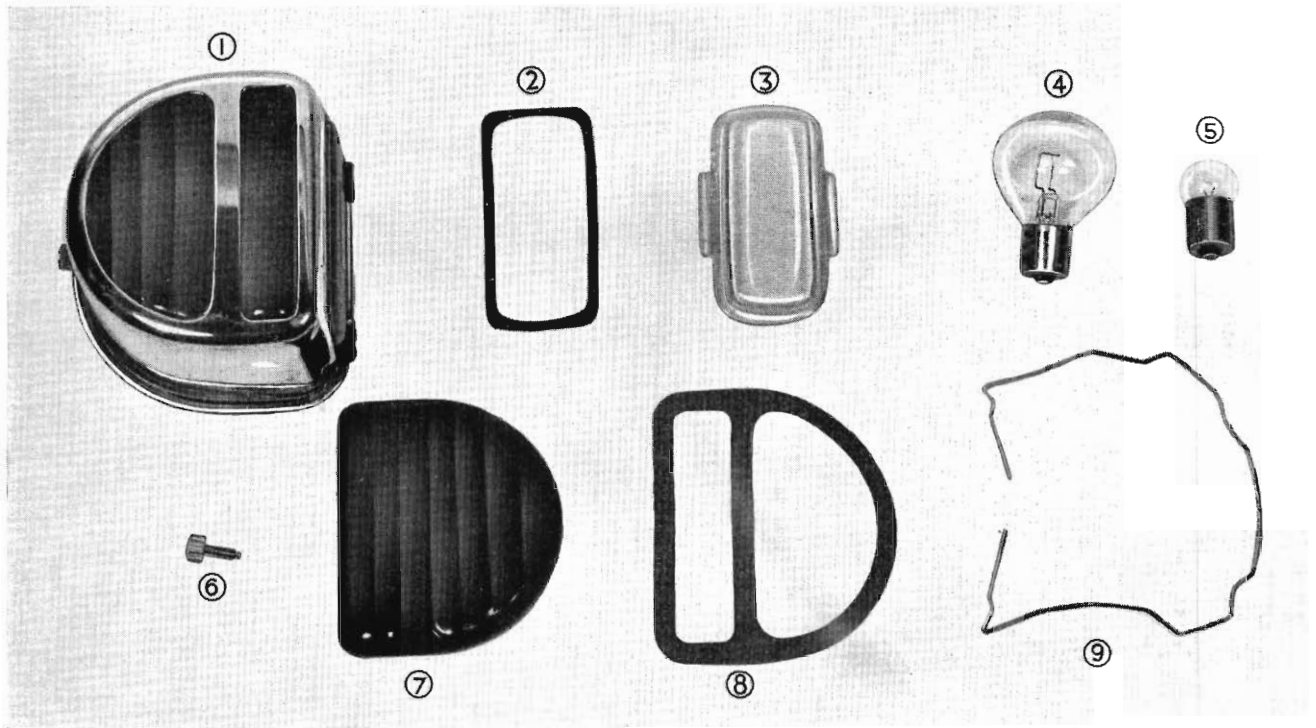

HOLDEN

MASTER PARTS CATALOGUE

TAIL LAMP (Coupe Utility)

Illus. Ref. No.	Part Name	Group	Illus. Ref. No.	Part Name	Group
1	LAMP ASSEMBLY	2.679	5	BULB	2.679
2	GASKET	2.686	6	SCREW	2.688
3	LENS	2.685	7	LENS	2.682
4	BULB	2.679	8	GASKET	2.684
			9	SPRING	2.691