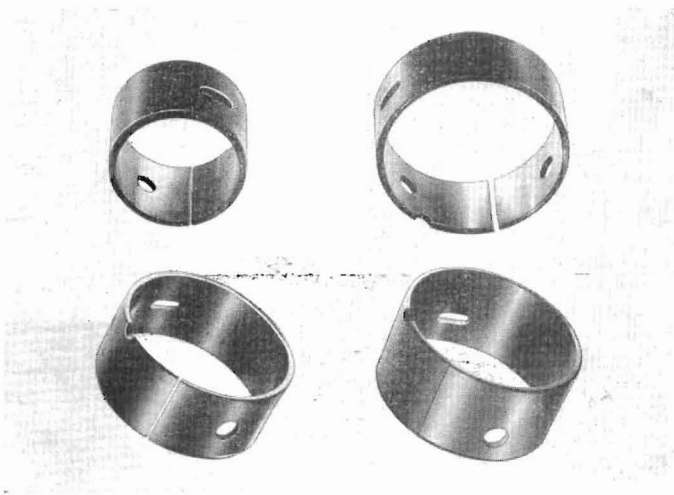

GROUP
"B"
KITS

HOLDEN

MASTER PARTS CATALOGUE

0.094

Crankshaft Bearing Set

Standard	7405738
.002" u/s	7405739
.010" u/s	7405740
.020" u/s	7405741
.030" u/s	7405742

0.536

Camshaft Bearing Set