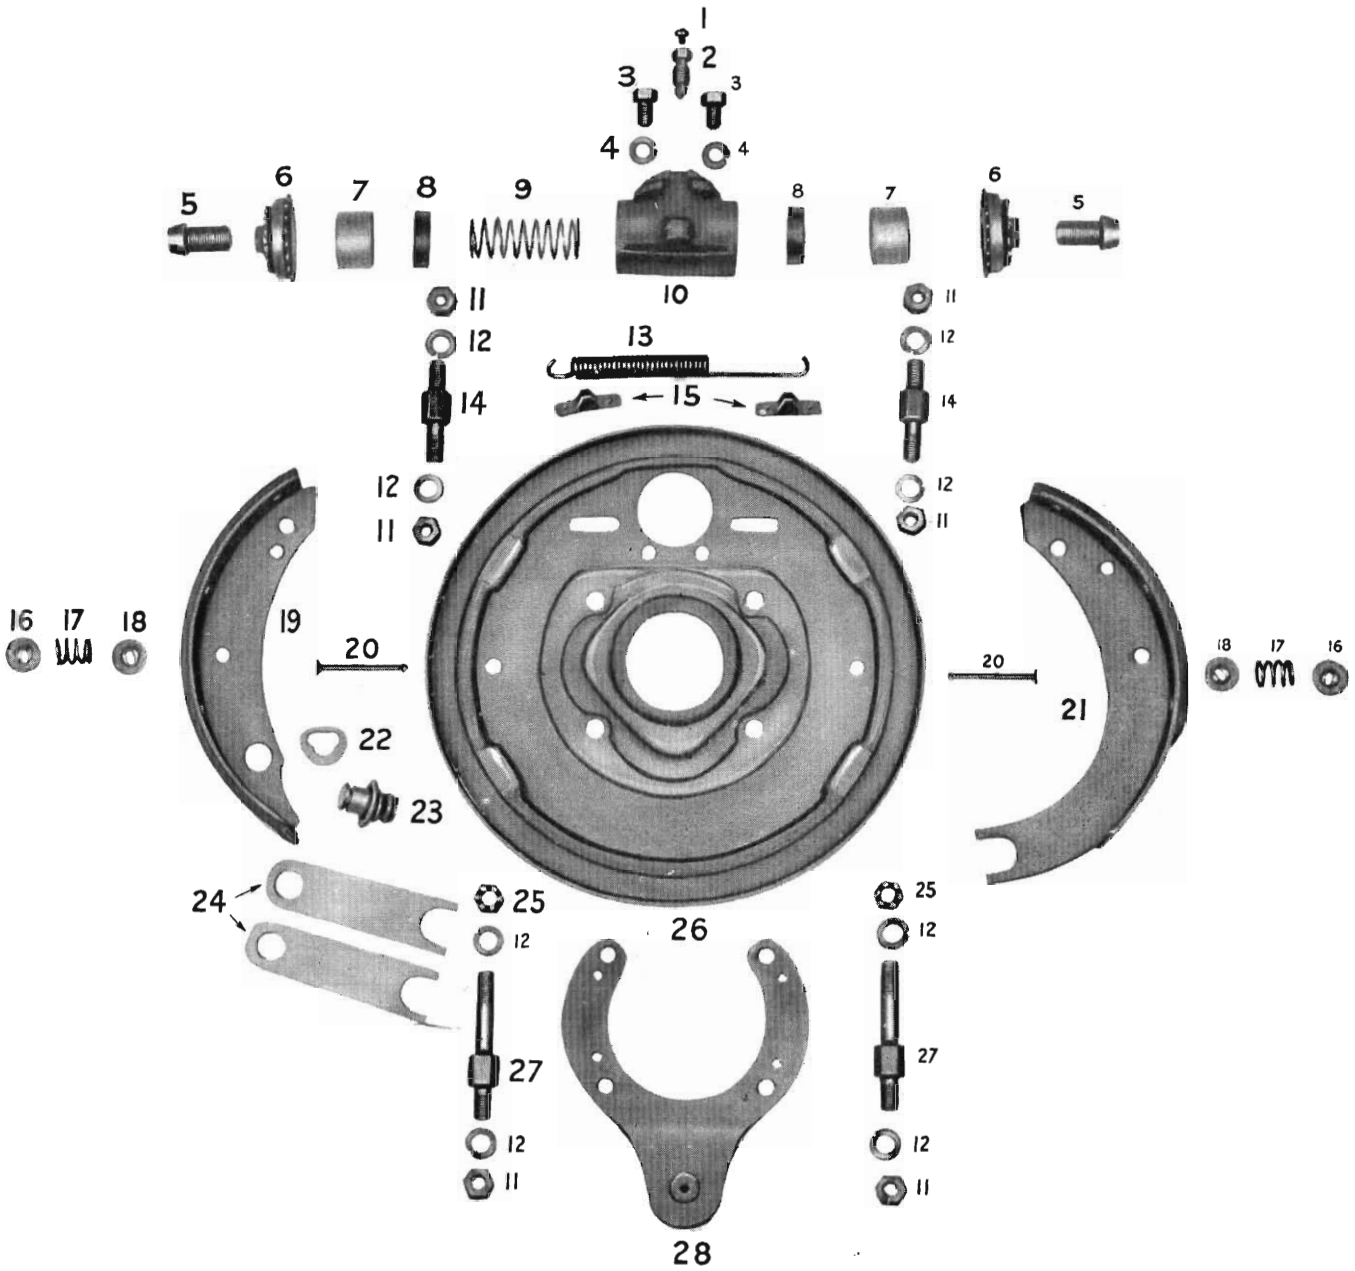

HOLDEN

MASTER PARTS CATALOGUE

FRONT BRAKES

Illus. Ref. No.	Part Name	Group	Illus. Ref. No.	Part Name	Group
1.	SCREW	4.666	15.	COVER	5.188
2.	VALVE	4.666	16.	CUP	5.042
3.	BOLT	4.665	17.	SPRING	5.043
4.	WASHER	4.665	18.	RETAINER	5.042
5.	SCREW	4.675	19.	SHOE AND LINING ASSEMBLY	5.017
6.	COVER ASSEMBLY	4.674	20.	CONNECTOR	5.041
7.	PISTON	4.668	21.	SHOE AND LINING ASSEMBLY	5.017
8.	CUP	4.667	22.	LOCK	5.057
9.	SPRING	4.669	23.	PIN ASSEMBLY	5.034
10.	BODY ASSEMBLY	4.665	24.	LINK	5.036
11.	NUT	5.002	25.	NUT	5.002
12.	WASHER	5.002	26.	PLATE ASSEMBLY	5.001
13.	SPRING	5.026	27.	STUD	5.002
14.	STUD	5.002	28.	PLATE ASSEMBLY	5.075