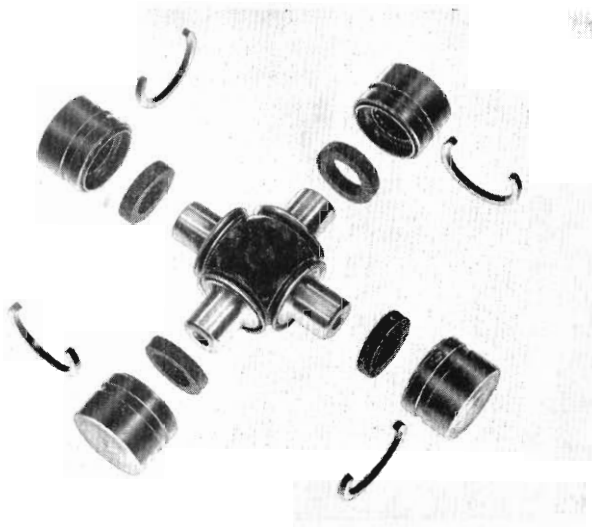

HOLDEN
MASTER PARTS CATALOGUE

5.548

**Universal Joint Repair Kit
(Front)**

Part No.

7405065

5.548