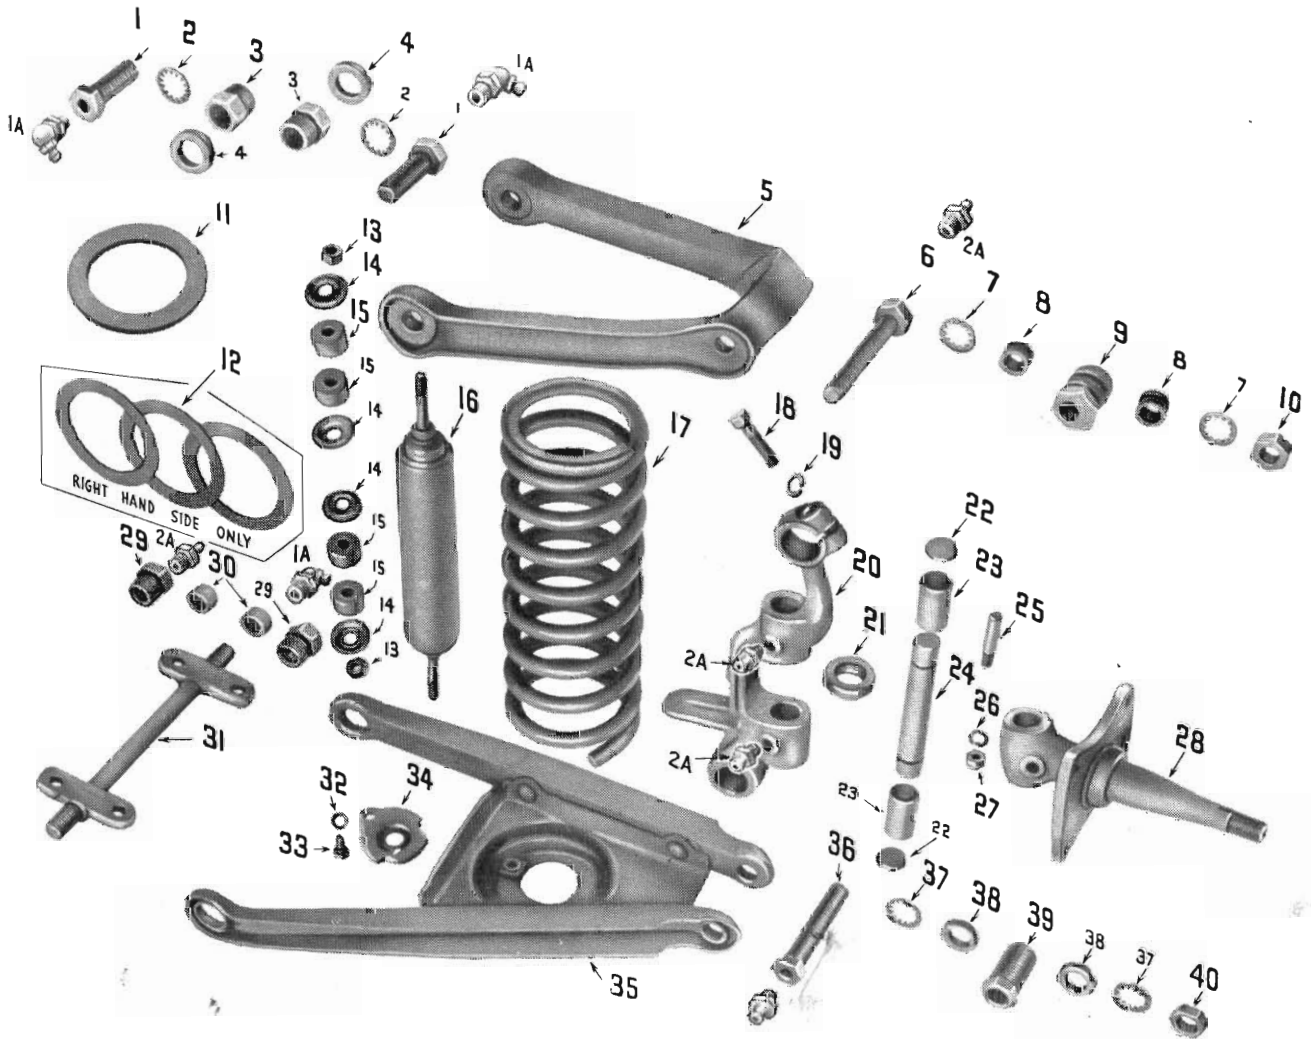

HOLDEN

MASTER PARTS CATALOGUE

FRONT SUSPENSION (Tubular Shock Absorbers)

Illus. Ref. No.	Part Name	Group	Illus. Ref. No.	Part Name	Group
1.	BOLT	6.164	20.	SUPPORT ASSEMBLY	6.023
1A.	FITTING	6.164 — 6.170	21.	BEARING	6.210
2.	WASHER	6.164	22.	PLUG	6.223
2A.	FITTING	6.023 — 6.164 — 6.170	23.	BUSHING	6.021
3.	BUSHING	6.164	24.	PIN	6.203
4.	SEAL	6.166	25.	PIN	6.216
5.	ARM ASSEMBLY	6.168	26.	WASHER	6.216
6.	BOLT	6.164	27.	NUT	6.216
7.	WASHER	6.164	28.	KNUCKLE	6.020
8.	SEAL	6.166	29.	BUSHING	6.170
9.	ECCENTRIC	6.164	30.	SEAL	6.166
10.	NUT	6.164	31.	SHAFT	6.169
11.	INSULATOR	6.364	32.	WASHER	7.370
12.	SHIM	6.364	33.	BOLT	7.370
13.	NUT	7.370	34.	PLATE	7.370
14.	REFAINER	7.370	35.	ARM ASSEMBLY	6.168
15.	BUSHING	7.370	36.	BOLT	6.174
16.	SHOCK ABSORBER ASSEMBLY	7.345	37.	WASHER	6.174
17.	SPRING	6.361	38.	SEAL	6.166
18.	BOLT	6.023	39.	BUSHING	6.174
19.	WASHER	6.023	40.	NUT	6.174