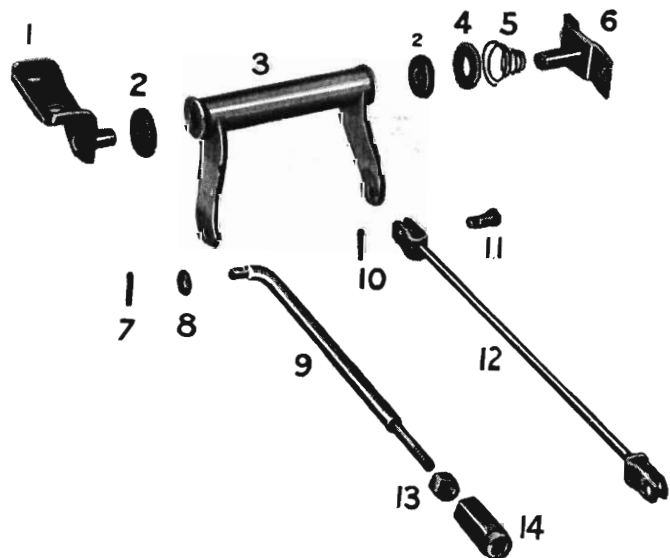

HOLDEN

MASTER PARTS CATALOGUE

VALVE ROCKER ARMS and SHAFTS

Illus. Ref. No.	Part Name	Group	Illus. Ref No	Part Name	Group
1.	NUT	0.429	12.	WASHER	0.349/0.413
2.	SCREW	0.429	13.	STUD	0.413
3.	ARM AND BUSHING ASSEMBLY	0.333	14.	SEAT	1.928
4.	ARM AND BUSHING ASSEMBLY	0.333	15.	SPRING	1.928
5.	BOLT	0.349	16.	SLEEVE	1.928
6.	SUPPORT	0.349	17.	WASHER	1.928
7.	SPRING	0.376	18.	SCREW	1.928
8.	SCREW	0.349	19.	CONNECTOR	1.928
9.	SUPPORT	0.349	20.	SPRING	0.378
10.	NUT	0.413	21.	SPRING	0.377
11.	WASHER	0.349/0.413	22.	SHAFT AND PLUG ASSEMBLY	0.353

CONNECTING ROD

1.	BUSHING	0.613	4.	NUT	0.626
2.	BOLT	0.623	5.	NUT	0.626
3.	BEARING UNIT	0.616			

HOLDEN

MASTER PARTS CATALOGUE

CLUTCH and FLYWHEEL

Illus. Ref. No.	Part Name	Group
1.	WASHER	0.796
2.	STUD	0.796
3.	SPRING	0.823
4.	FORK	0.795
5.	BEARING ASSEMBLY	0.799
6.	COVER AND PRESSURE PLATE ASSEMBLY	0.861
7.	PLATE ASSEMBLY	0.886
8.	FLYWHEEL AND RING GEAR ASSEMBLY	0.666

CLUTCH COUNTERSHAFT

Ref. No. Illus.	Part Name	Group
1.	BRACKET ASSEMBLY	0.852
2.	SEAL	0.851
3.	COUNTERSHAFT ASSEMBLY	0.852
4.	RETAINER	0.851
5.	SPRING	0.851
6.	BRACKET ASSEMBLY	0.852
7.	PIN	0.839
8.	WASHER	0.839
9.	ROD	0.839
10.	PIN	0.839
11.	PIN	0.839
12.	ROD ASSEMBLY	0.839
13.	NUT	0.839
14.	NUT	0.839