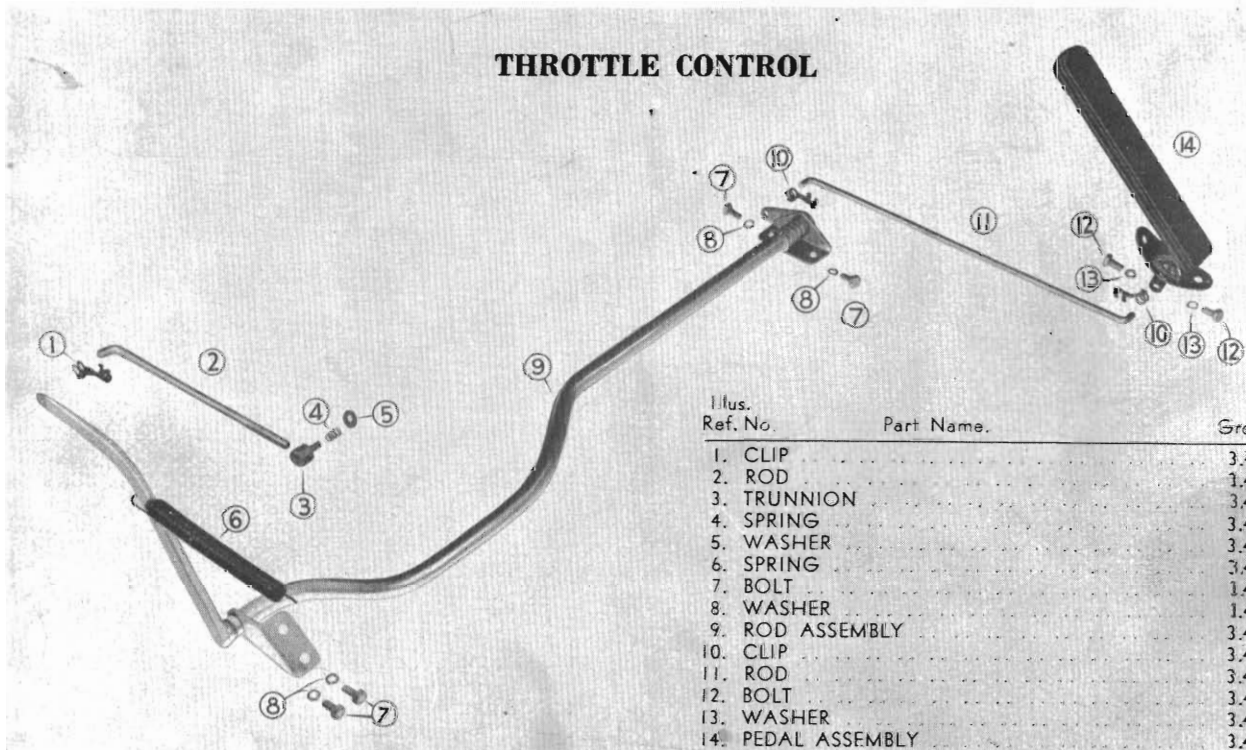

THROTTLE CONTROL

Illus. Ref. No.	Part Name.	Group
1.	CLIP	3.430
2.	ROD	1.430
3.	TRUNNION	3.430
4.	SPRING	3.430
5.	WASHER	3.430
6.	SPRING	3.459
7.	BOLT	1.431
8.	WASHER	1.431
9.	ROD ASSEMBLY	3.431
10.	CLIP	3.430
11.	ROD	3.430
12.	BOLT	3.451
13.	WASHER	3.451
14.	PEDAL ASSEMBLY	3.451