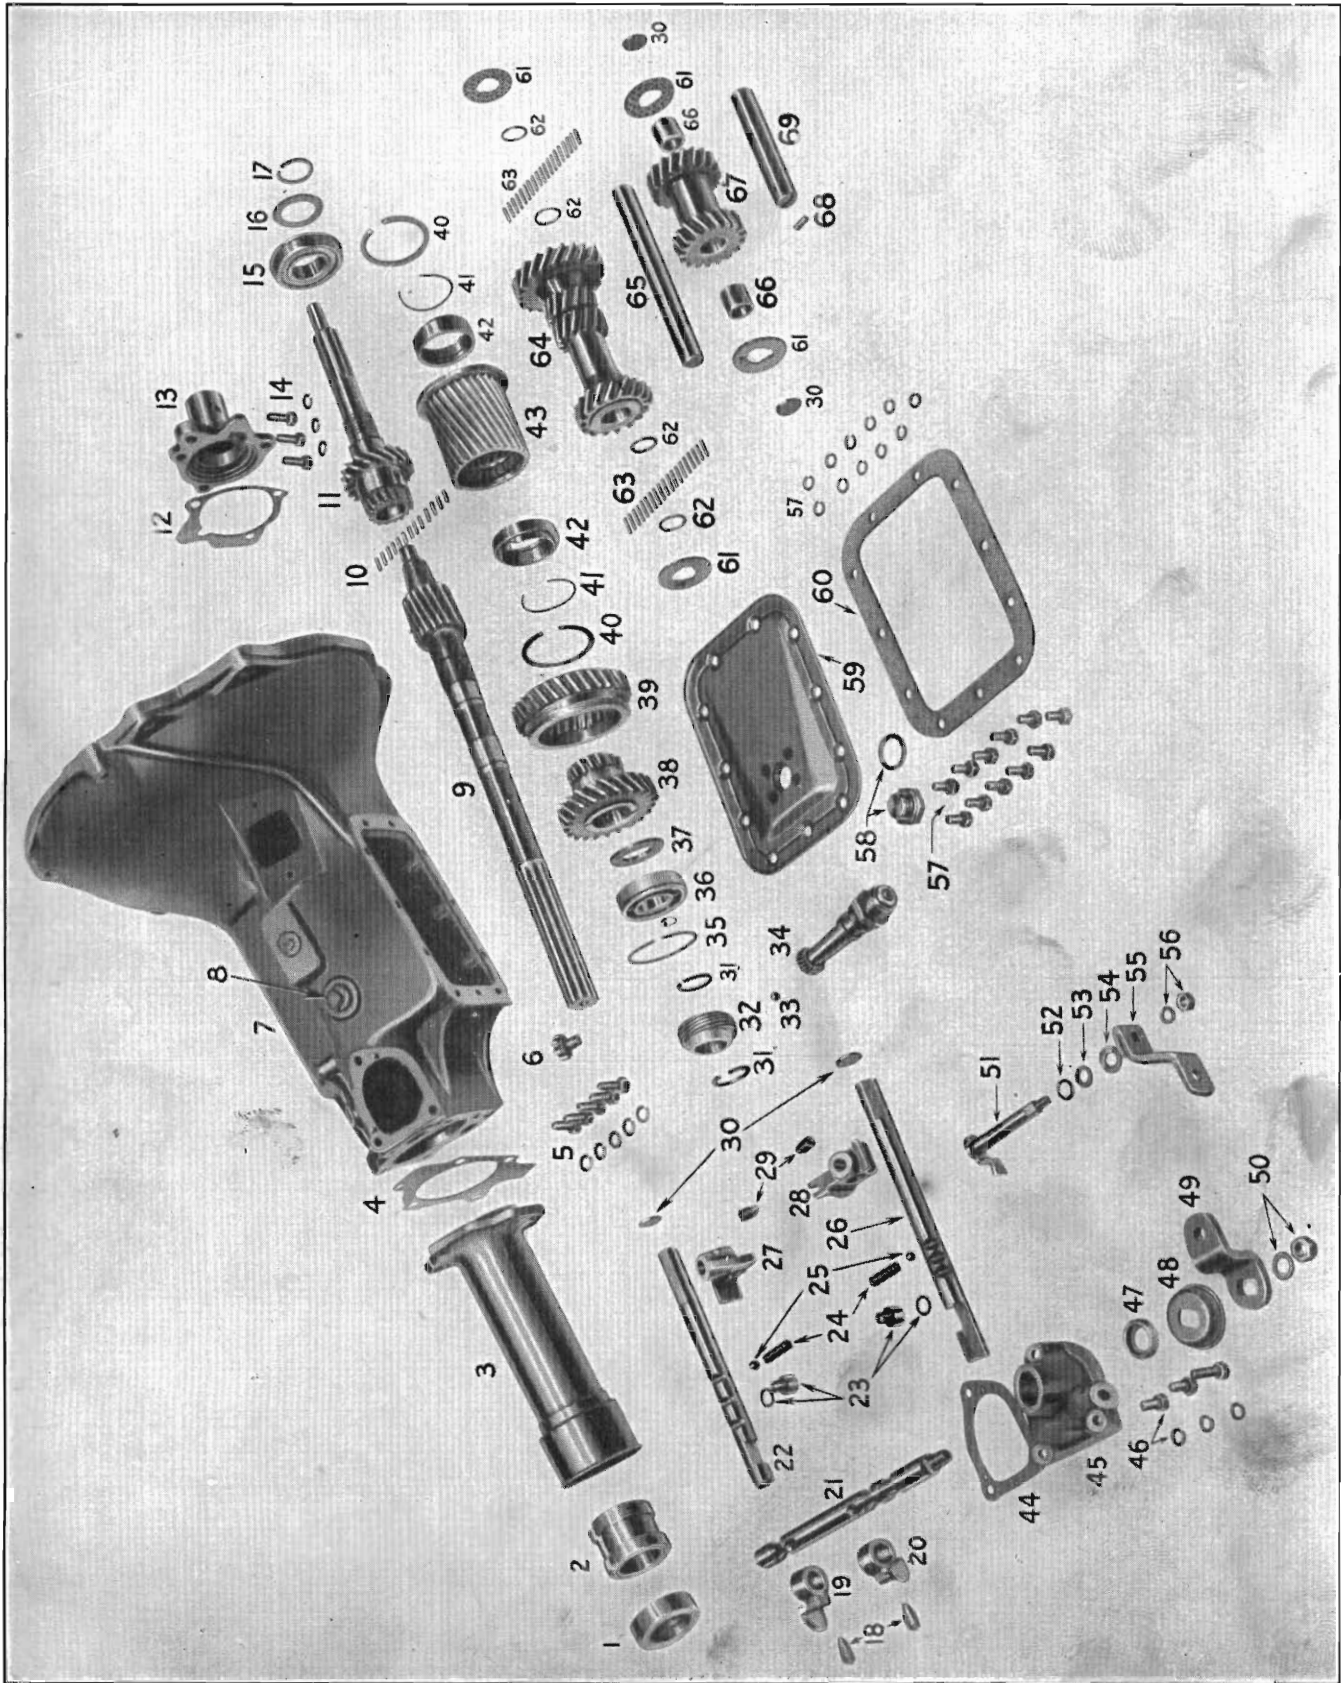

HOLDEN

MASTER PARTS CATALOGUE

TRANSMISSION CASE and GEARS

HOLDEN

MASTER PARTS CATALOGUE

TRANSMISSION CASE and GEARS

(ILLUSTRATION OPPOSITE)

1	SEAL	4.317	36	BEARING ASSEMBLY	4.408
2	BUSHING ASSEMBLY	4.317	37	WASHER	4.398
3	HOUSING & BUSHING ASSEMBLY	4.317	38	GEAR	4.395
4	GASKET	4.318	39	GEAR	4.417
5	BOLT - WASHER	4.317	40	RING	4.381
6	SCREW - CAP	4.104	41	SPRING	4.383
7	CASE ASSEMBLY	4.103	42	CONE	4.383
8	PLUG	4.103	43	CLUTCH ASSEMBLY	4.380
9	SHAFT	4.403	44	GASKET	4.301
10	ROLLER	4.352	45	RETAINER	4.301
11	GEAR	4.351	46	BOLT - WASHER	4.301
12	GASKET	4.358	47	SEAL	4.313
13	RETAINER	4.356	48	SHIELD	4.313
14	BOLT - WASHER	4.356	49	LEVER	4.046
15	BEARING	4.355	50	WASHER - NUT	4.301
16	SLINGER	4.374	51	SHAFT ASSEMBLY	4.302
17	RING	4.376	52	WASHER	4.302
18	SCREW	4.312	53	SEAL	4.302
19	LEVER	4.315	54	WASHER	4.302
20	LEVER	4.314	55	LEVER	4.050
21	SHAFT	4.301	56	WASHER - NUT	4.302
22	SHAFT	4.309	57	BOLT - WASHER	4.105
23	SCREW - WASHER	4.309	58	PLUG - GASKET	4.103
24	SPRING	4.311	59	COVER ASSEMBLY	4.105
25	BALL	4.311	60	GASKET	4.109
26	SHAFT	4.309	61	WASHER	4.423/4.432
27	YOKE	4.304	62	WASHER	4.423
28	YOKE	4.303	63	ROLLER	4.422
29	SCREW	4.312	64	GEAR	4.421
30	PLUG	4.103	65	SHAFT	4.428
31	RING	4.412	66	GEAR ASSEMBLY	4.430
32	GEAR UNIT	4.337	67	GEAR ASSEMBLY	4.430
33	BALL	4.337	68	PIN	4.433
34	GEAR UNIT	4.337	69	SHAFT	4.433
35	RING	4.412