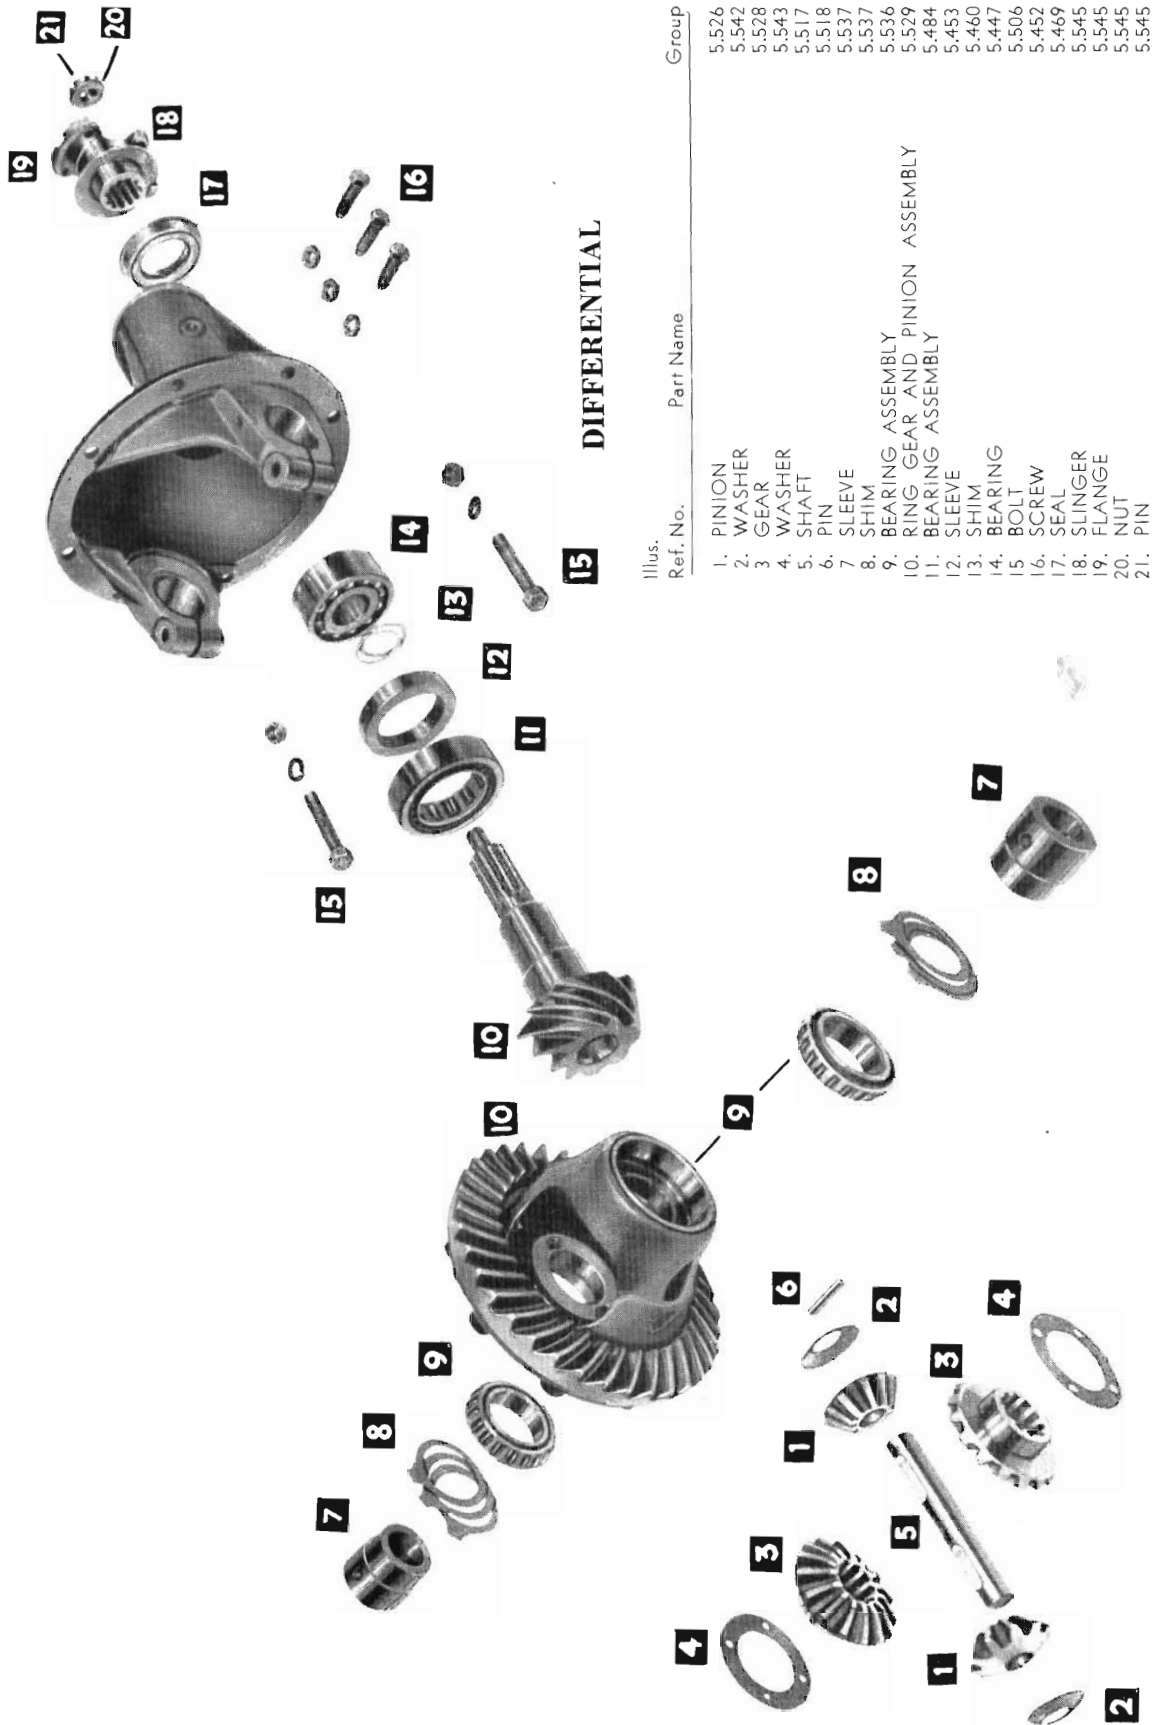

Illus. Ref. No.	Part Name	Group
1.	PINION	5.526
2.	WASHER	5.542
3.	GEAR	5.528
4.	WASHER	5.543
5.	SHAFT	5.517
6.	PIN	5.518
7.	SLEEVE	5.537
8.	SHIM	5.537
9.	BEARING ASSEMBLY	5.536
10.	RING GEAR AND PINION ASSEMBLY	5.529
11.	BEARING ASSEMBLY	5.484
12.	SLEEVE	5.453
13.	SHIM	5.460
14.	BEARING	5.447
15.	BOLT	5.506
16.	SCREW	5.452
17.	SEAL	5.469
18.	SLINGER	5.545
19.	FLANGE	5.545
20.	NUT	5.545
21.	PIN	5.545