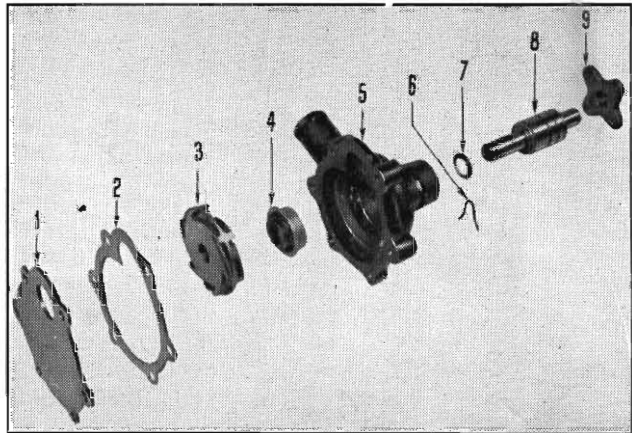

HOLDEN

MASTER PARTS CATALOGUE

FAN BELT and WATER OUTLET

WATER PUMP

Illus. Ref. No.	Part Name	Group
1	BELT	1.066
2	PULLEY	1.062
3	BLADE ASSEMBLY	1.064
4	OUTLET	1.153
5	GASKET	1.154

Illus. Ref. No.	Part Name	Group
1.	PLATE	1.113
2.	GASKET	1.114
3.	IMPELLER	1.109
4.	SEAL ASSEMBLY	1.123
5.	BODY	N.S.S.
6.	RETAINER	1.112
7.	SLINGER	1.078
8.	SHAFT AND BEARING ASSEMBLY	1.108
9.	HUB	1.363