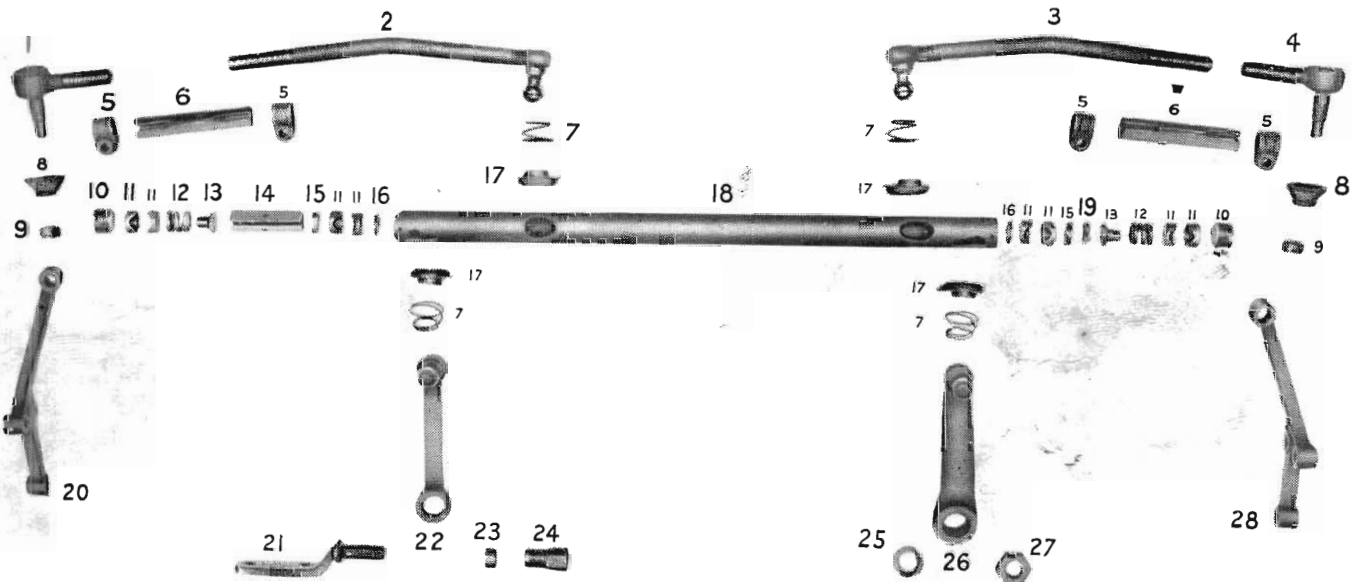

HOLDEN

MASTER PARTS CATALOGUE

STEERING WHEEL and HORN

Illus. Ref. No.	Part Name	Group
1.	CAP ASSEMBLY	2.817
2.	NUT	6.513
3.	NUT	6.513
4.	CONTACT ASSEMBLY	2.819
5.	CONNECTOR ASSEMBLY	2.819
6.	WHEEL ASSEMBLY	6.513
7.	CONTACT AND CABLE ASSEMBLY	2.859
8.	SPRING	6.526
9.	SEAT	6.526
10.	BEARING ASSEMBLY	6.521