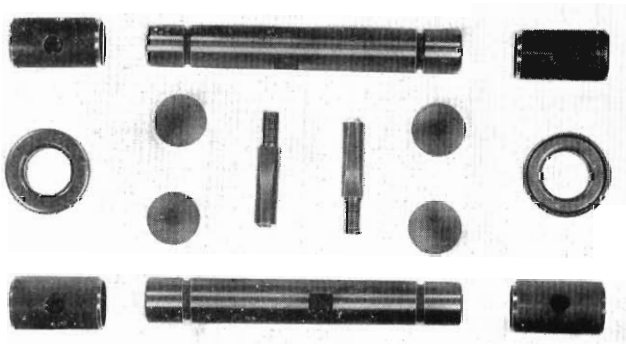

**Universal Joint Repair Kit
(Rear)**

Part No.

7405066

6.203

King Pin Replacement Kit

Part No.

7405079

HOLDEN
MASTER PARTS CATALOGUE