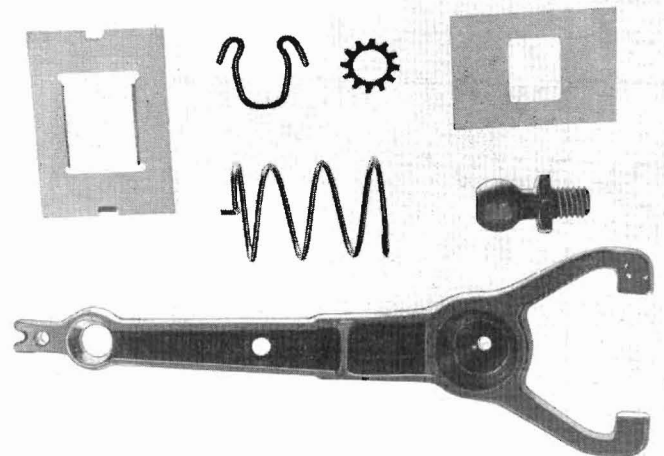

Clutch Release Repair Kit

Part No M31003