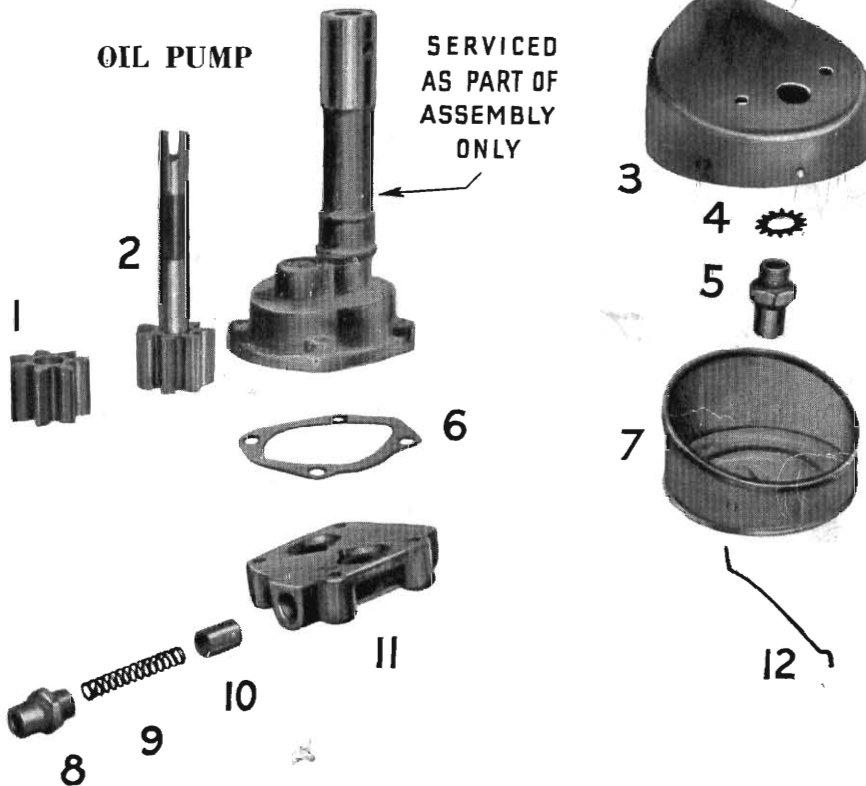

OIL PUMP

SERVICED AS PART OF ASSEMBLY ONLY

Illus. Ref. No.	Part Name	Group
1.	GEAR	1.659
2.	SHAFT AND GEAR ASSEMBLY	1.639
3.	COVER	1.660
4.	WASHER	1.739
5.	INLET	1.739
6.	GASKET	1.724

Illus. Ref. No.	Part Name	Group
7.	SCREEN ASSEMBLY	1.656
8.	RETAINER	1.611
9.	SPRING	1.610
10.	PLUNGER	1.609
11.	COVER	1.723
12.	RETAINER	1.662