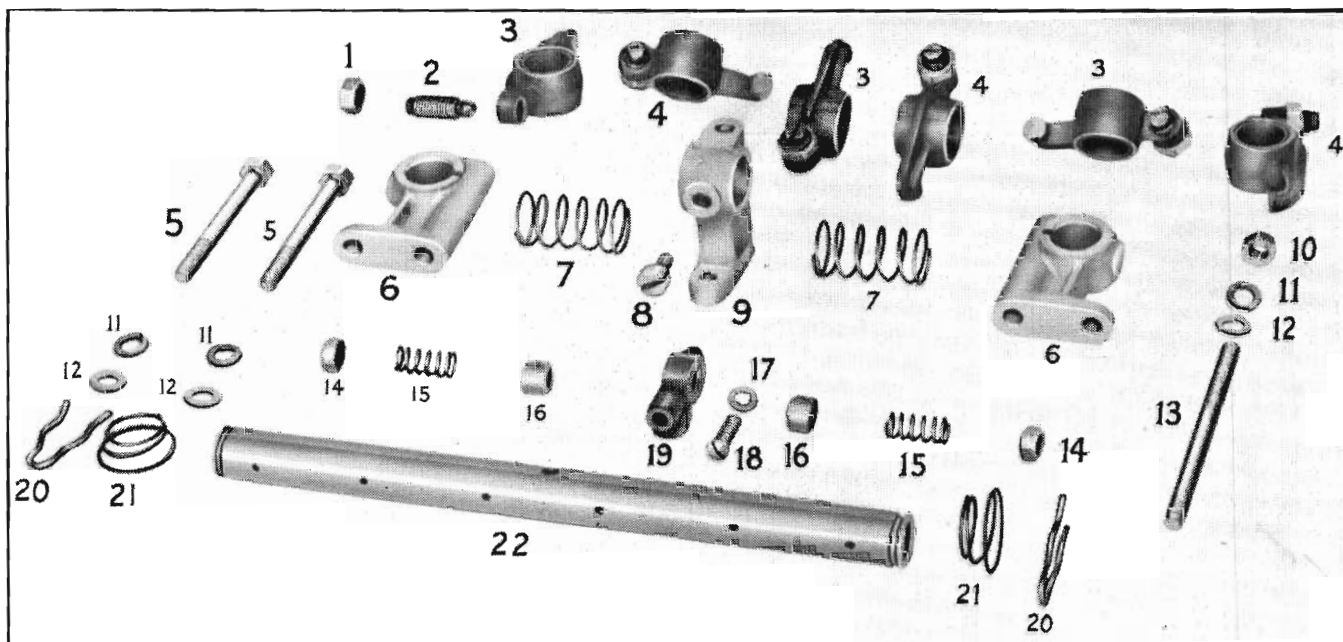

HOLDEN

MASTER PARTS CATALOGUE

VALVE ROCKER ARMS and SHAFTS

Illus. Ref. No.	Part Name	Group	Illus. Ref No	Part Name	Group
1.	NUT	0.429	12.	WASHER	0.349/0.413
2.	SCREW	0.429	13.	STUD	0.413
3.	ARM AND BUSHING ASSEMBLY	0.333	14.	SEAT	1.928
4.	ARM AND BUSHING ASSEMBLY	0.333	15.	SPRING	1.928
5.	BOLT	0.349	16.	SLEEVE	1.928
6.	SUPPORT	0.349	17.	WASHER	1.928
7.	SPRING	0.376	18.	SCREW	1.928
8.	SCREW	0.349	19.	CONNECTOR	1.928
9.	SUPPORT	0.349	20.	SPRING	0.378
10.	NUT	0.413	21.	SPRING	0.377
11.	WASHER	0.349/0.413	22.	SHAFT AND PLUG ASSEMBLY	0.353