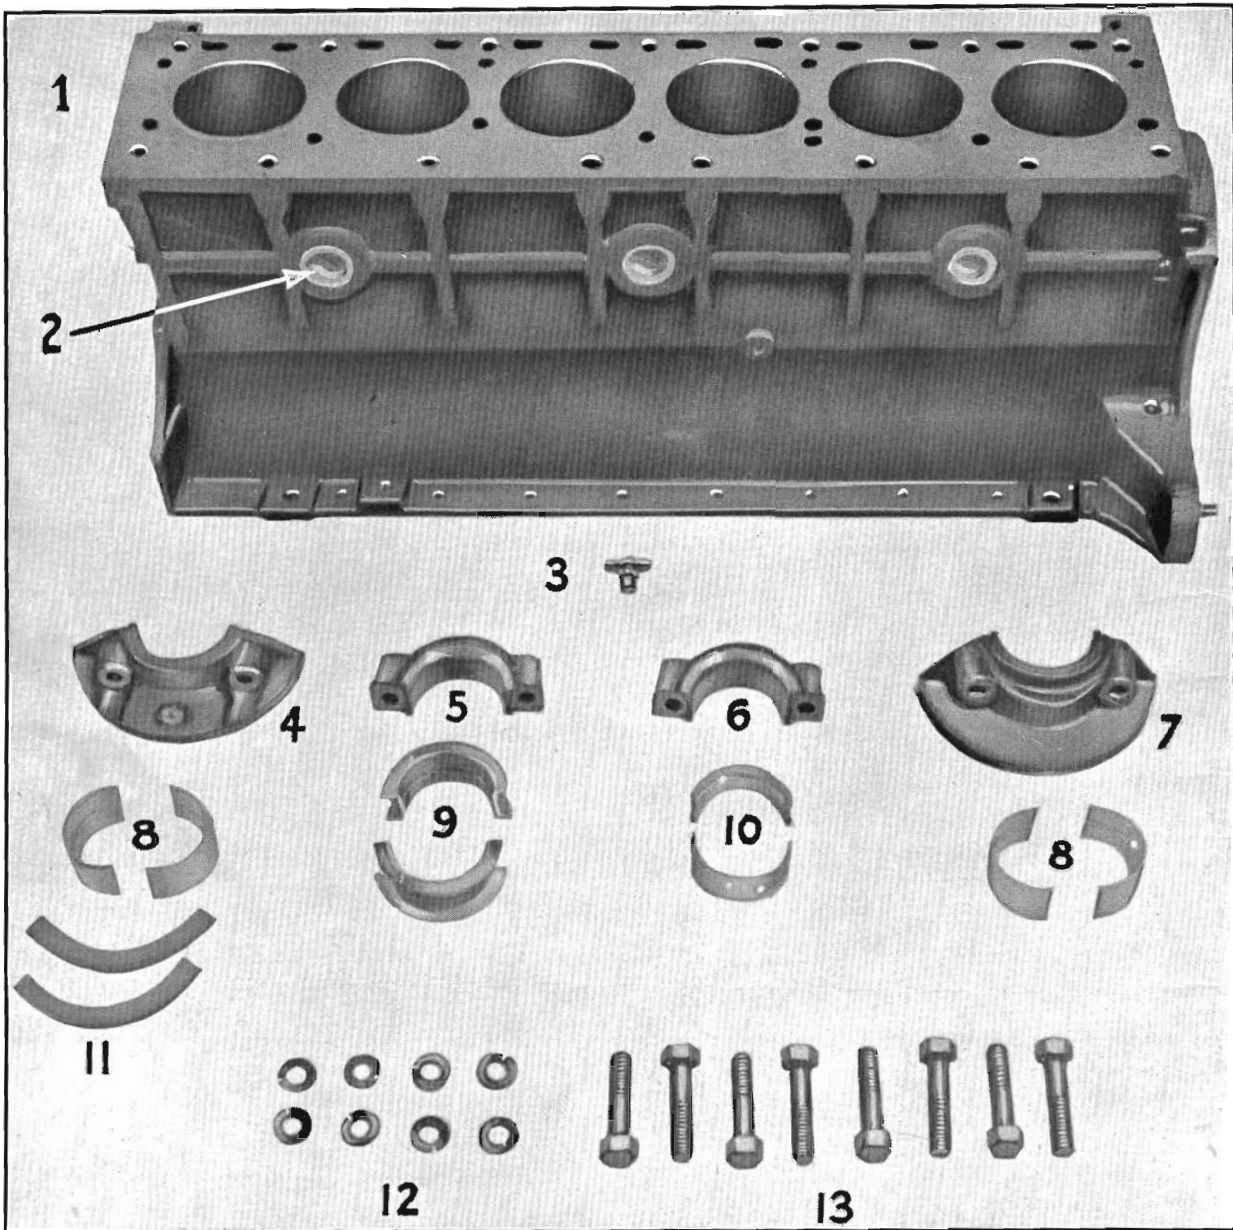

HOLDEN

MASTER PARTS CATALOGUE

CYLINDER BLOCK and BEARINGS

Illus. Ref. No.	Part Name	Group	Illus. Ref. No.	Part Name	Group
1.	CYLINDER BLOCK ASSEMBLY	0.033	8.	BEARING UNIT	0.096/0.106
2.	PLUG	0.033	9.	BEARING UNIT	0.099
3.	COCK	0.033	10.	BEARING UNIT	0.103
4.	CAP	0.095	11.	SEAL	0.137
5.	CAP	0.098	12.	WASHER	0.056
6.	CAP	0.102	13.	BOLT	0.056
7.	CAP	0.105