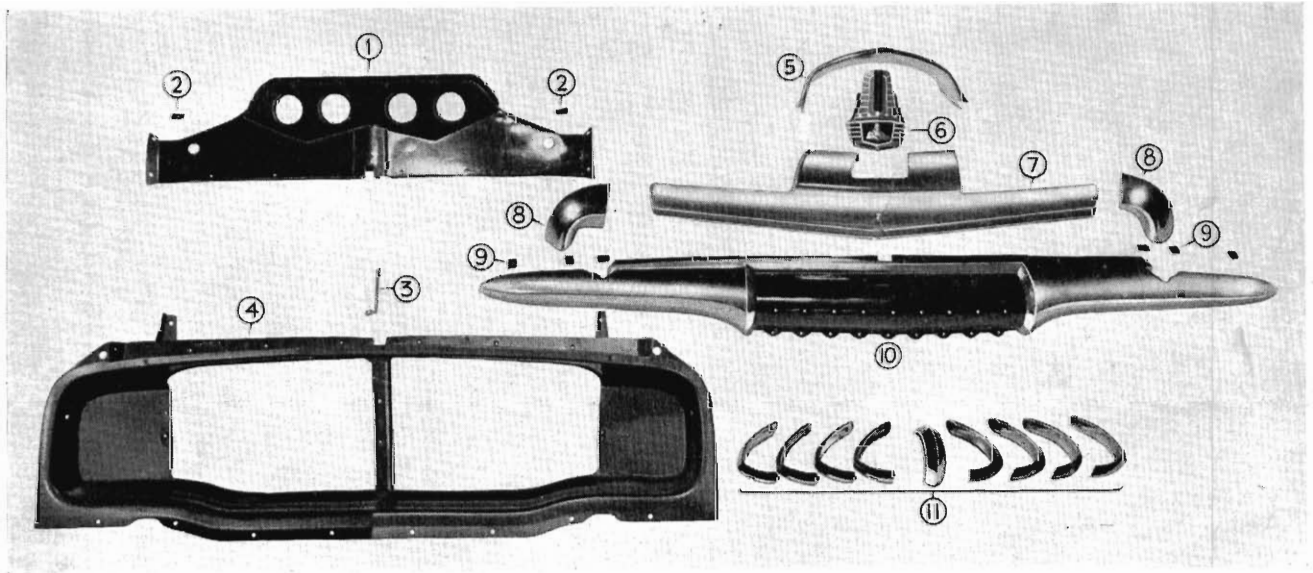

GROUP

1

"1"

COOLING and OILING

HOLDEN

MASTER PARTS CATALOGUE

RADIATOR GRILLE
(48 & 50 Series)

Illus. Ref. No.	Part Name	Group	Illus. Ref. No.	Part Name	Group
1.	GRILLE ASSEMBLY	1.266	6.	ANTI-SQUEAK	1.286
2.	BAFFLE ASSEMBLY	1.286	7.	SCREW	1.269/1.286
3.	EMBLEM ASSEMBLY	1.265	8.	SCREW	1.269
4.	STRAP	1.265	9.	SCREW	1.269/1.286
5.	BAFFLE ASSEMBLY	1.286	10.	NUT	1.269/1.286