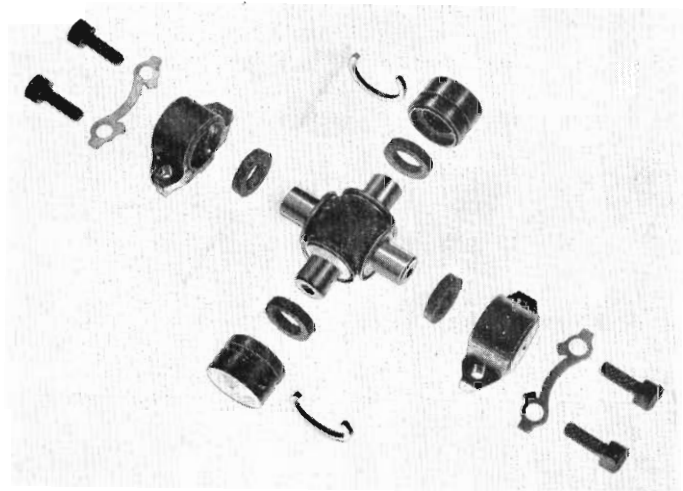

Brake Lining Set

Part No. 7405333

HOLDEN
MASTER PARTS CATALOGUE

5.548

**Universal Joint Repair Kit
(Front)**

Part No.

7405065

5.548

**Universal Joint Repair Kit
(Rear)**

Part No.

7405066

6.203

King Pin Replacement Kit

Part No.

7405079

HOLDEN
MASTER PARTS CATALOGUE