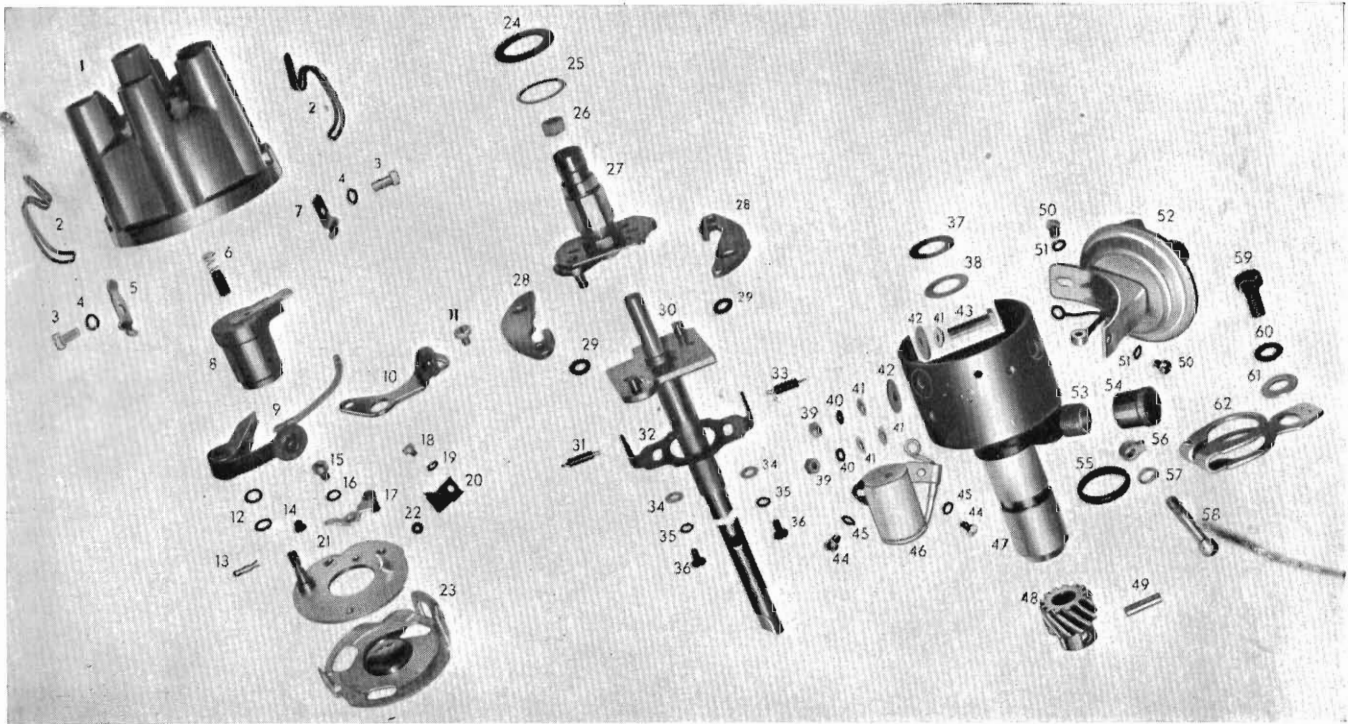

HOLDEN

MASTER PARTS CATALOGUE

DISTRIBUTOR (Bosch)

Illus. Ref. No.	Part Name	Group	Illus. Ref. No.	Part Name	Group	Illus. Ref. No.	Part Name	Group
1.	CAP ASSEMBLY	2.367	22.	BALL	2.385	43.	STUD	2.400
2.	SPRING	2.368	23.	BREAKER PLATE AND SUPPORT ASSEMBLY	2.385	44.	SCREW	2.393
3.	SCREW	2.369/2.385	24.	WASHER	2.381	45.	WASHER	2.393
4.	WASHER	2.369/2.385	25.	SHIM	2.381	46.	CONDENSER AND BRACKET ASSEMBLY	2.393
5.	SUPPORT	2.369	26.	FELT	2.364	47.	HOUSING	2.362
6.	BRUSH ASSEMBLY	2.370	27.	CAM ASSEMBLY	2.381	48.	GEAR	2.374
7.	SUPPORT	2.369	28.	WEIGHT	2.388	49.	PIN	2.379
8.	ROTOR	2.382	29.	WASHER	2.388	50.	SCREW	2.410
9.	LEVER ASSEMBLY	2.384	30.	SHAFT ASSEMBLY	2.372	51.	WASHER	2.410
10.	POINT AND SUPPORT	2.384	31.	SPRING	2.389	52.	VACUUM CONTROL ASSEMBLY	2.410
11.	SCREW	2.387	32.	BRACKET	2.390	53.	CUP	2.364
12.	SHIM	2.384	33.	SPRING	2.389	54.	COVER	2.364
13.	CLIP	2.384	34.	WASHER	2.390	55.	SEAL	2.363
14.	SCREW	2.387	35.	WASHER	2.390	56.	} Serviced only as part of ILLUSTR. 62 ARM ASSEMBLY	2.414
15.	SCREW	2.413	36.	SCREW	2.390	57.		
16.	WASHER	2.413	37.	WASHER	2.372	58.		
17.	BRACKET ASSEMBLY	2.413	38.	SHIM	2.372	59.	BOLT	2.414
18.	SCREW	2.385	39.	NUT	2.400	60.	WASHER	2.414
19.	WASHER	2.385	40.	WASHER	2.400	61.	WASHER	2.414
20.	RETAINER	2.385	41.	WASHER	2.400	62.	ARM ASSEMBLY	2.414
21.	BREAKER PLATE AND SUPPORT ASSEMBLY	2.385	42.	WASHER	2.400			