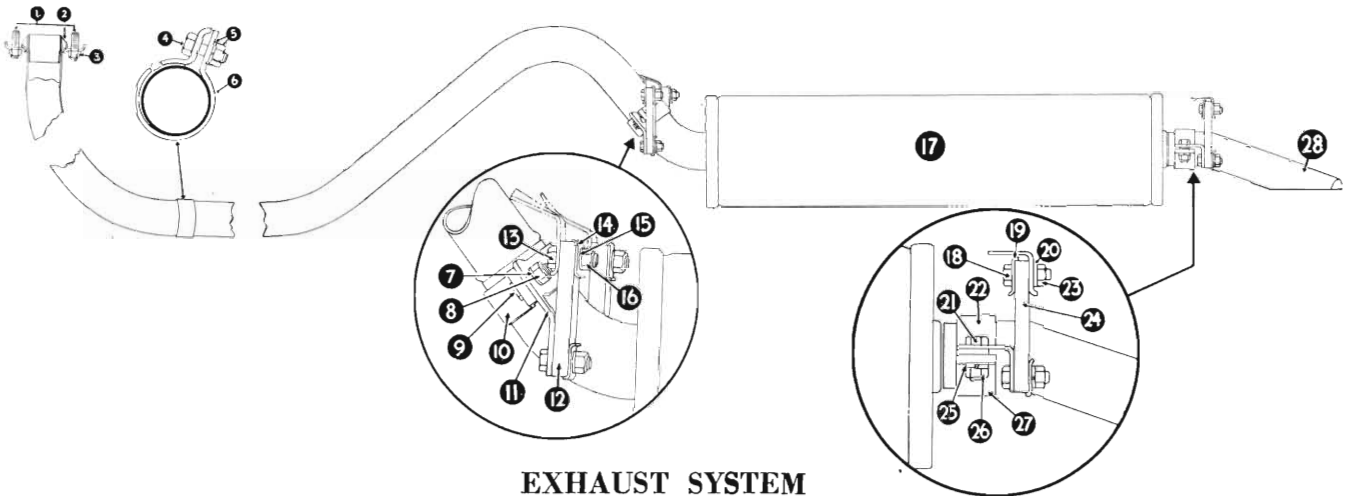

HOLDEN

MASTER PARTS CATALOGUE

EXHAUST SYSTEM

Illus. Ref. No.	Part Name	Group	Illus. Ref. No.	Part Name	Group
1.	STUD	3.275	15.	WASHER	3.704
2.	PACKING	3.611	16.	NUT	3.704
3.	NUT	3.275	17.	MUFFLER	3.701
4.	BOLT	3.616	18.	BOLT	3.704
5.	NUT	3.616	19.	REINFORCEMENT	3.704
6.	CLAMP	3.616	20.	WASHER	3.704
7.	WASHER	3.704	21.	BOLT	3.706
8.	NUT	3.704	22.	SUPPORT	3.706
9.	BOLT	3.704	23.	NUT	3.704
10.	CLAMP	10.704	24.	INSULATOR	3.704
11.	SUPPORT	3.704	25.	WASHER	3.706
12.	INSULATOR	3.704	26.	NUT	3.706
13.	BELT	3.704	27.	CLAMP	3.706
14.	REINFORCEMENT	3.704	28.	PIPE	3.705