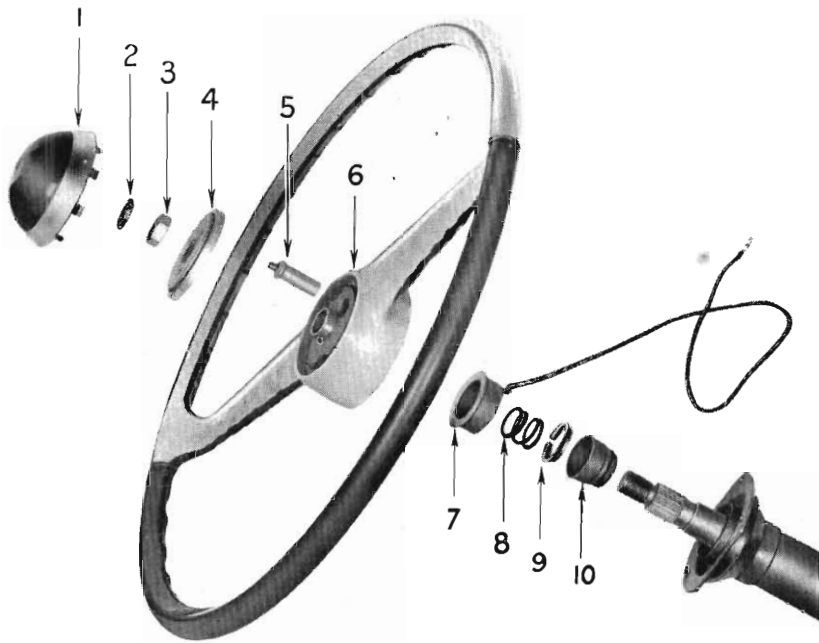

HOLDEN

MASTER PARTS CATALOGUE

STEERING WHEEL and HORN

Illus. Ref. No.	Part Name	Group
1.	CAP ASSEMBLY	2.817
2.	NUT	6.513
3.	NUT	6.513
4.	CONTACT ASSEMBLY	2.819
5.	CONNECTOR ASSEMBLY	2.819
6.	WHEEL ASSEMBLY	6.513
7.	CONTACT AND CABLE ASSEMBLY	2.859
8.	SPRING	6.526
9.	SEAT	6.526
10.	BEARING ASSEMBLY	6.521