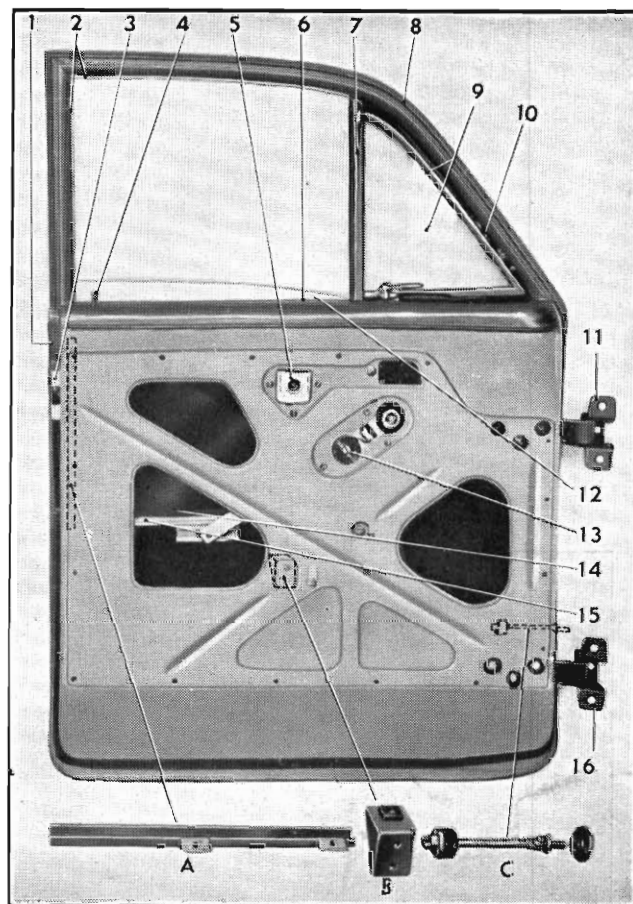

HOLDEN

MASTER PARTS CATALOGUE

FRONT DOOR

Illus. Ref. No.	Part Name	Group
A.	RETAINER ASSEMBLY	10.701
B.	BUMPER	10.716
C.	LINK ASSEMBLY	10.606
1.	PANEL ASSEMBLY	10.471
2.	CHANNEL	10.701
3.	LOCK ASSEMBLY	10.470
4.	KNOB	10.559
5.	CONTROL AND LINK ASSEMBLY	10.500
6.	WEATHERSTRIP	10.710
7.	RETAINER ASSEMBLY	10.686
8.	FRAME ASSEMBLY	11.075
9.	VENTILATOR ASSEMBLY	10.650
10.	WEATHERSTRIP	10.652
11.	HINGE ASSEMBLY	10.450
12.	GLASS	10.681
13.	REGULATOR ASSEMBLY	10.783
14.	WEATHERSTRIP	10.696
15.	CHANNEL ASSEMBLY	10.685
16.	HINGE ASSEMBLY	10.454

REAR DOOR

Illus. Ref No	Part Name	Group
1	PANEL ASSY.	10.473
2	BRACKET AND LEVER ASSY	10.565
3	WEATHERSTRIP	10.822
4	GLASS	10.827
5	RETAINER ASSY.	10.829
6	SILENCER	N.S.S.
7	CLIP	N.S.S.
8	FRAME ASSY	11.089
9	CHANNEL	10.759
10	WEATHERSTRIP	10.710
11	GLASS	10.741
12	KNOB	10.559
13	LINKAGE ASSY	10.556
14	CHANNEL ASSY.	10.747
15	HINGE ASSY	10.456
16	WEATHERSTRIP	10.696
17	HINGE ASSY.	10.460
18	LOCK ASSY.	10.473
19	CONTROL AND LINK ASSY.	10.500
20	REGULATOR ASSY.	10.791
21	RETAINER ASSY.	10.829
22	BUMPER ASSY.	10.716
23	RETAINER ASSY	10.759
24	LINK ASSY.	10.606