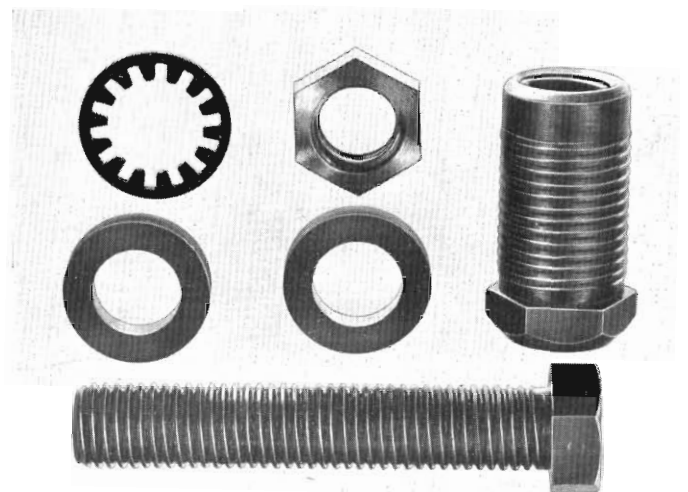

Lower Control Arm Pivot Pin Replacement Kit (Outer)

Part No. 7405078