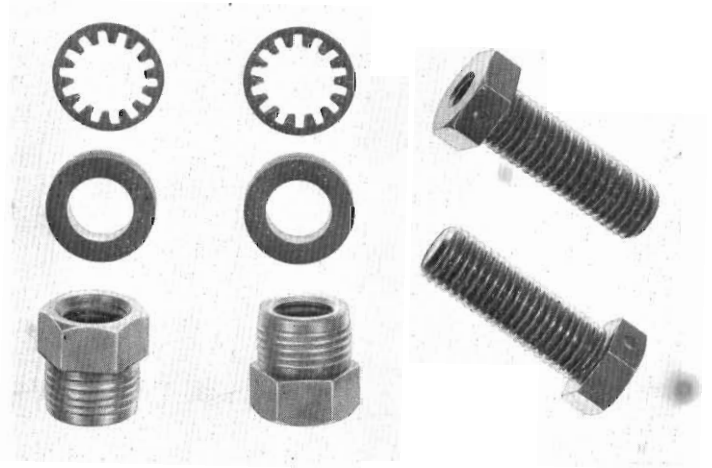

Part No. 7405376

HOLDEN

MASTER PARTS CATALOGUE

6.164

Upper Control Arm Pivot Pin Replacement Kit (Inner)

Part No. 7405752

6.164

Upper Control Arm Pivot Pin Replacement Kit (Outer)