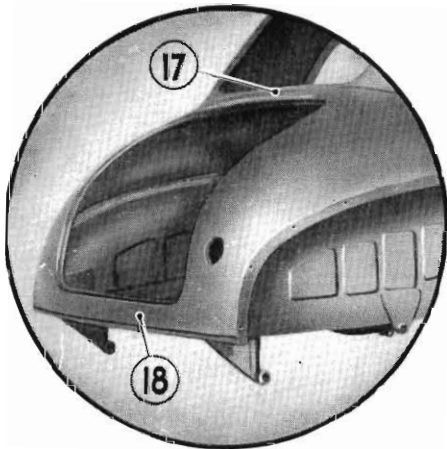

HOLDEN

MASTER PARTS CATALOGUE

BODY SHELL and PANELS

Illus. Ref. No	Part Name	Group	Illus. Ref. No	Part Name	Group
1.	PANEL ASSEMBLY	12.810	12.	PANEL	N.S.S.
2.	PANEL	12.807	13.	PAN	N.S.S.
3.	COVER ASSEMBLY	10.307	14.	PANEL	12.934
4.	PANEL AND GUTTER ASSEMBLY	12.805	15.	PILLAR ASSEMBLY	12.840
5.	FRAME . .	11.200	16.	COWL ASSEMBLY	12.803
6.	PILLAR ASSEMBLY	12.491	17.	PANEL	12.966
7.	RAIL ASSEMBLY	12.956	18.	PANEL	12.966
8.	BOW ASSEMBLY	12.952	19.	PANEL ASSEMBLY	12.807
9.	PANEL ASSEMBLY	12.940	20.	PANEL ASSEMBLY	10.230
10.	PANEL ASSEMBLY	12.944	21.	PANEL	12.808
11.	PILLAR ASSEMBLY	12.942